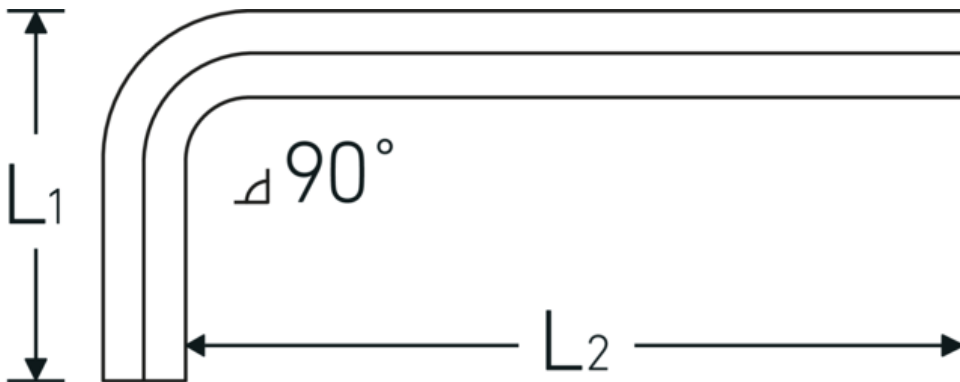

## Hex key for socket head screws

10760

Product no. **43153024**  
 GTIN **4018754332236**  
 Model **10760 24**  
**WINKELSCHRAUBENDREHER**  
**SECHSKANT**

**Label.** Hex key for socket head screws Hex drive 24mm L.90mm x 224mm

- Features.**
- DIN ISO 2936
  - for cap head screws
  - chrome vanadium, nickel-plated
  - 0.9 mm gunmetal finish

### Technical Attributes.

Drive profile	Hexagonal
External hex drive (mm)	24 mm
DIN	DIN ISO 2936
L1	90 mm
L2	224 mm

### Logistics data.

Depth mm (IFS)	233
Width mm (IFS)	112
Height mm (IFS)	27
Length (packed, mm)	340
Width (packed, mm)	106

<b>Height (packed, mm)</b>	28
<b>Volume (packed, dm3)</b>	1.00912 dm3
<b>Product no.</b>	43153024
<b>Weight (gross, kg)</b>	1,216
<b>Weight PAP (kg)</b>	0,000
<b>Weight PVC (kg)</b>	0,008
<b>GTIN</b>	4018754332236
<b>Country of origin AWR</b>	GERMANY
<b>Region of origin</b>	Nordrhein-Westfalen
<b>WEEE/ElektroG</b>	nicht ear-pflichtig
<b>Customs tariff no.</b>	82054000
<b>Packing standard</b>	1
<b>Weight</b>	1220 g