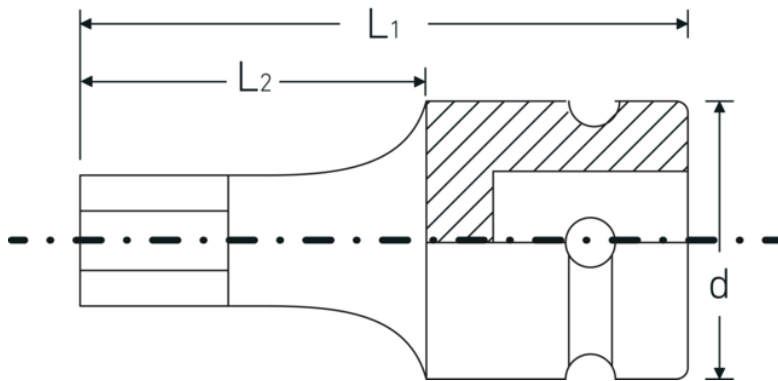

### Optimised functionality.

All IMPACT sockets have a through cross hole for the connecting pin and a deep groove for the rubber locking ring. The locking pin is not stressed during use.

## Technical Drawing.

## Technical Attributes.

Drive profile	hex
External hex drive (mm)	6 mm
Internal square drive (inch)	1/2 "
d	25 mm
L1	40 mm
L2	20 mm

## Logistics data.

Depth mm (IFS)	38
Width mm (IFS)	25
Height mm (IFS)	25
WEEE/ElektroG	nicht ear-pflichtig
Length (packed, mm)	135
Width (packed, mm)	26
Height (packed, mm)	26
Volume (packed, dm3)	0.09126 dm3
Product no.	23050006
Weight (gross, kg)	0,294
Weight PAP (kg)	0,000
Weight PVC (kg)	0,006
GTIN	4018754233809
Country of origin AWR	TAIWAN, PROVINCE OF CHINA
Region of origin	Ausländischer Ursprung
Customs tariff no.	82042000
Packing standard	5
Weight	59 g