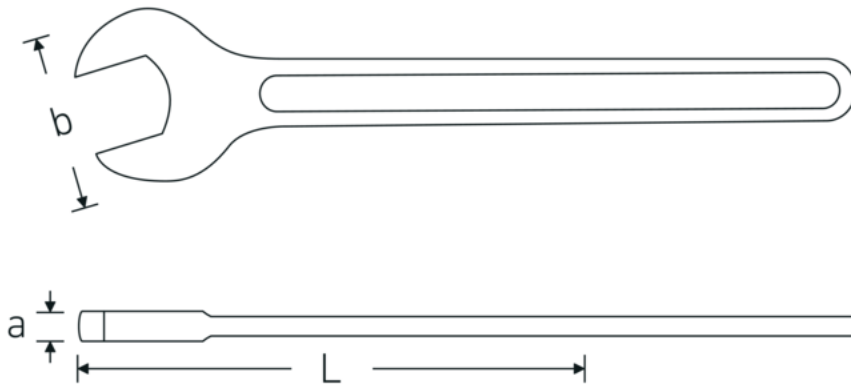

Open-ended wrench, metric

4004

Product no. **40040300**
GTIN **4018754018321**
Model **4004 30**

Label. Open-ended wrench Wrench size 30mm L.261mm

Technical Drawing.

Technical Attributes.

a	10,8 mm
Width mm (b)	62 mm
DIN	DIN 894
Length mm (L)	261 mm
Wrench width 1 [mm]	30 mm

Logistics data.

Depth mm (IFS)	258
Width mm (IFS)	65
Height mm (IFS)	11
Length (packed, mm)	275
Width (packed, mm)	80
Height (packed, mm)	37
Volume (packed, dm3)	0.814 dm3
Product no.	40040300
Weight (gross, kg)	1,355

Variants.

Product no.	Model no. (ERP)	Description	GTIN
40040240	4004 24	Open-ended wrench Wrench size 24mm L.215mm	4018754018307
40040270	4004 27	Open-ended wrench Wrench size 27mm L.238mm	4018754018314
40040300	4004 30	Open-ended wrench Wrench size 30mm L.261mm	4018754018321
40040320	4004 32	Open-ended wrench Wrench size 32mm L.273mm	4018754018338
40040360	4004 36	Open-ended wrench Wrench size 36mm L.300mm	4018754018345
40040410	4004 41	Open-ended wrench Wrench size 41mm L.335mm	4018754018352
40040460	4004 46	Open-ended wrench Wrench size 46mm L.369mm	4018754018369
40040500	4004 50	Open-ended wrench Wrench size 50mm L.412mm	4018754018376
40040550	4004 55	Open-ended wrench Wrench size 55mm L.457mm	4018754018383
40040600	4004 60	Open-ended wrench Wrench size 60mm L.492mm	4018754018390
40040650	4004 65	Open-ended wrench Wrench size 65mm L.528mm	4018754018406
40040700	4004 70	Open-ended wrench Wrench size 70mm L.572mm	4018754018413
40040750	4004 75	Open-ended wrench Wrench size 75mm L.608mm	4018754018420
40040800	4004 80	Open-ended wrench Wrench size 80mm L.645mm	4018754018437
40040850	4004 85	Open-ended wrench Wrench size 85mm L.690mm	4018754018444