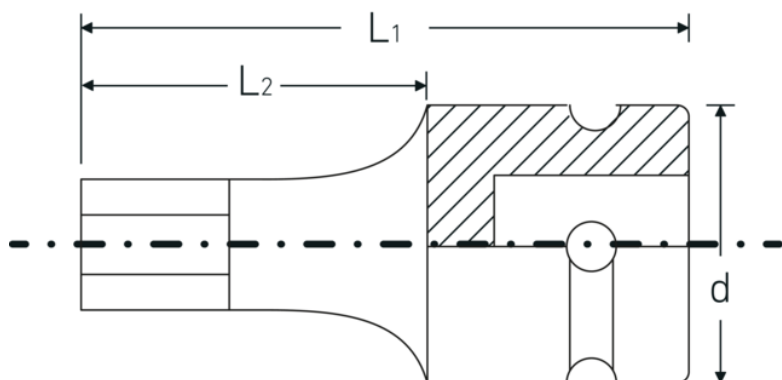

IMPACT screwdriver sockets 1/2"

54IMP

Product no. **23050005**
GTIN **4018754233793**
Model **54 IMP 5**

Label. IMPACT screwdriver socket 1/2 " 5 mm L.40mm

- Features.**
- for hex socket screws
 - 1/2" internal square drive
 - Chrome Alloy Steel, gunmetal finish

Product highlights.

Optimised functionality.

All IMPACT sockets have a through cross hole for the connecting pin and a deep groove for the rubber locking ring. The locking pin is not stressed during use.

High fitting accuracy.

The high fitting accuracy due to tight tolerances guarantees optimum, backlash-free transmission of forces to the socket.

Technical Drawing.

Technical Attributes.

Drive profile	hex
External hex drive (mm)	5 mm
Internal square drive (inch)	1/2 "
d	25 mm
L1	40 mm
L2	20 mm

Logistics data.

Depth mm (IFS)	38
Width mm (IFS)	25
Height mm (IFS)	25
WEEE/ElektroG	nicht ear-pflichtig
Length (packed, mm)	135
Width (packed, mm)	26
Height (packed, mm)	26
Volume (packed, dm3)	0.09126 dm3
Product no.	23050005
Weight (gross, kg)	0,292
Weight PAP (kg)	0,000
Weight PVC (kg)	0,006
GTIN	4018754233793
Country of origin AWR	TAIWAN, PROVINCE OF CHINA
Region of origin	Ausländischer Ursprung
Customs tariff no.	82042000
Packing standard	5
Weight	58 g