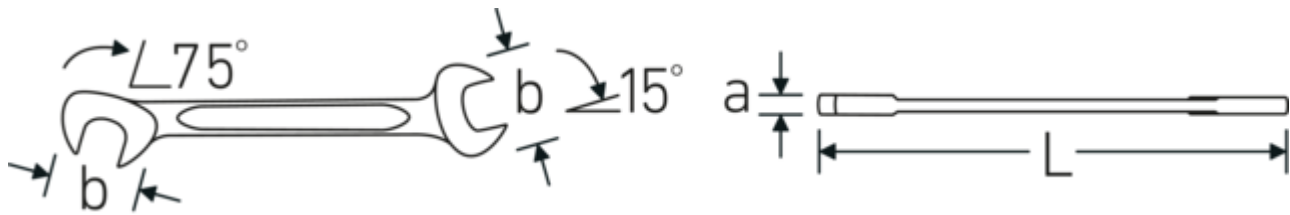

Small double-open ended spanner ELECTRIC, metric

ELECTRIC 12

Product no. **40061111**
GTIN **4018754018628**
Model **ELECTRIC 12 11**

Label.

Double open-ended spanner, small Spanner size 11 mm L.116mm

Features.

Technologies and features.

Double-T profile

Our combination and ring spanners have an additional recess in the middle of the tool. Similar to the principle of a double T-beam, this provides a tremendous load capacity and maximum strength whilst reducing weight.

Offset Shaft Design

Our spanners are specially designed with additional reinforcement in the load zones where the greatest amount of force is transmitted - namely where the jaw meets the shank - in order to prevent deformation.

Technical Drawing.

Technical Attributes.

a	3 mm
Width mm (b)	24.2 mm
Length mm (L)	116 mm
Jaw angle	15/75 °
Spanner size 1 [mm]	11 mm
Spanner size 2 [mm]	11 mm

Logistics data.

Depth mm (IFS)	116
Width mm (IFS)	24
Height mm (IFS)	3
Length (packed, mm)	130
Width (packed, mm)	50
Height (packed, mm)	18
Volume (packed, dm ³)	0.117 dm ³
Product no.	40061111
Weight (gross, kg)	0,274
Weight PAP (kg)	0,000
Weight PVC (kg)	0,003
GTIN	4018754018628
Country of origin AWR	GERMANY
Region of origin	Nordrhein-Westfalen
WEEE/ElektroG	nicht ear-pflichtig
Customs tariff no.	82041100
Packing standard	10
Weight	27 g