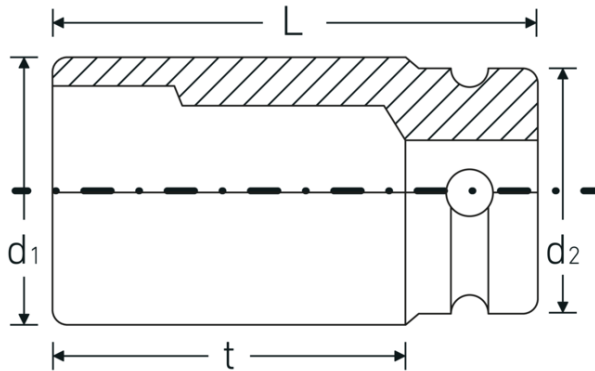

IMPACT socket

60IMP

Product no. **26010060**
GTIN **4018754016396**
Model **60 IMP 60**

Label. IMPACT socket 1 " 60mm L.91mm

Features.

- with hex
- 1" internal square drive
- DIN 3129 / ISO 1711-2
- Chrome Alloy Steel, gunmetal finish

All IMPACT sockets have a through cross hole for the connecting pin and a deep groove for the rubber locking ring. The locking pin is not stressed during use.

High fitting accuracy.

The high precision fit, achieved through tight tolerances, ensures optimal, backlash-free transmission of forces to the socket.

Technical Drawing.

Technical Attributes.

Drive profile	hex
Internal square drive (inch)	1 "
d1	87 mm
d2	54 mm
DIN	DIN 3129 / ISO 1711-2
Length mm (L)	91 mm
Width across flats [mm]	60 mm
t	61 mm

Logistics data.

Depth mm (IFS)	91
Width mm (IFS)	87
Height mm (IFS)	87
WEEE/ElektroG	nicht ear-pflichtig
Length (packed, mm)	91
Width (packed, mm)	87
Height (packed, mm)	87
Volume (packed, dm3)	0.688779 dm3
Product no.	26010060
Weight (gross, kg)	1,960
Weight PAP (kg)	0,000
Weight PVC (kg)	0,000
GTIN	4018754016396
Country of origin AWR	GERMANY
Region of origin	Nordrhein-Westfalen
Customs tariff no.	82042000
Packing standard	1
Weight	1960 g