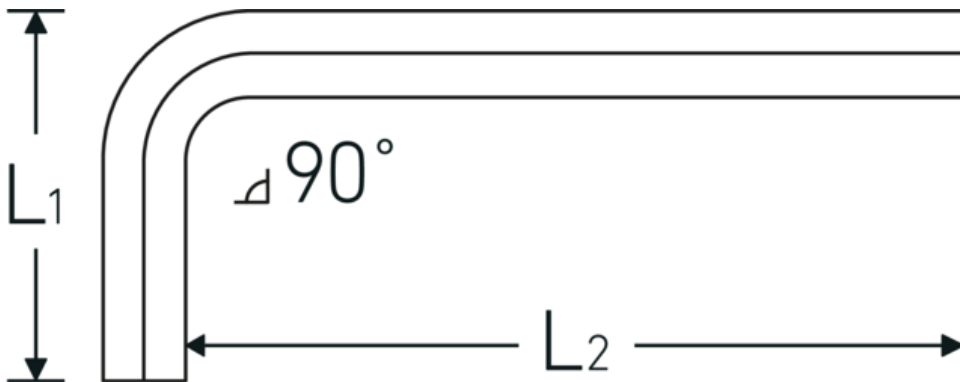

Hex key for socket head screws

10760

Product no. **43153022**
 GTIN **4018754332229**
 Model **10760 22**
WINKELSCHRAUBENDREHER
SECHSKANT

Label. Hex key for socket head screws Hex drive 22mm L.80mm x 200mm

- Features.**
- DIN ISO 2936
 - for cap head screws
 - chrome vanadium, nickel-plated
 - 0.9 mm gunmetal finish

Technical Drawing.

Technical Attributes.

Drive profile	Hexagonal
External hex drive (mm)	22 mm
DIN	DIN ISO 2936
L1	80 mm
L2	200 mm

Logistics data.

Depth mm (IFS)	218
Width mm (IFS)	97
Height mm (IFS)	25
Length (packed, mm)	260
Width (packed, mm)	150

Height (packed, mm)	26
Volume (packed, dm³)	1.014 dm ³
Product no.	43153022
Weight (gross, kg)	0,920
Weight PAP (kg)	0,000
Weight PVC (kg)	0,008
GTIN	4018754332229
Country of origin AWR	GERMANY
Region of origin	Nordrhein-Westfalen
WEEE/ElektroG	nicht ear-pflichtig
Customs tariff no.	82054000
Packing standard	1
Weight	895 g