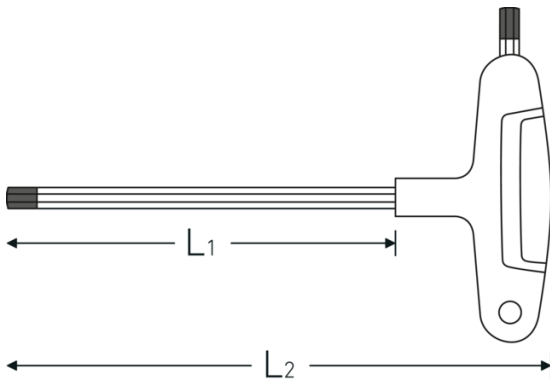

## Hex screwdriver

10768

Product no. **43253025**  
GTIN **4018754319374**  
Model **10768 2,5**

### Label.

Hex screwdriver Hex drive 2,5 mm L.100mm

### Technical Attributes.

Drive profile	hex
External hex drive (mm)	2,5 mm
L1	100 mm
L2	125 mm

### Logistics data.

Depth mm (IFS)	129
Width mm (IFS)	104
Height mm (IFS)	22
Length (packed, mm)	410
Width (packed, mm)	200
Height (packed, mm)	23
Volume (packed, dm <sup>3</sup> )	1.886 dm <sup>3</sup>
Product no.	43253025
Weight (gross, kg)	0,434