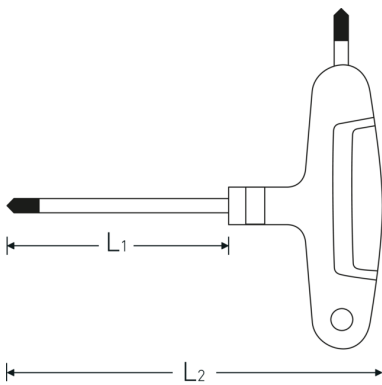

## TORX® screwdriver

10769

Product no. 43293015  
GTIN 4018754319466  
Model 10769 T15

**Label.** TORX® screwdriver T15 L.100mm

- Features.**
- with 3-component T-handle
  - for inner TORX® screws
  - with two outputs
  - Chrome vanadium, matt chrome-plated
  - black tip
  - with two outputs

## Technical Drawing.

## Technical Attributes.

Drive profile	TORX®
Size of output profile	T15
L1	100 mm
L2	116 mm

## Logistics data.

Depth mm (IFS)	126
Width mm (IFS)	110
Height mm (IFS)	22
Length (packed, mm)	410

<b>Width (packed, mm)</b>	200
<b>Height (packed, mm)</b>	23
<b>Volume (packed, dm3)</b>	1.886 dm3
<b>Product no.</b>	43293015
<b>Weight (gross, kg)</b>	0,448
<b>Weight PAP (kg)</b>	0,000
<b>Weight PVC (kg)</b>	0,016
<b>GTIN</b>	4018754319466
<b>Country of origin AWR</b>	GERMANY
<b>Region of origin</b>	Nordrhein-Westfalen
<b>WEEE/ElektroG</b>	nicht ear-pflichtig
<b>Customs tariff no.</b>	82054000
<b>Packing standard</b>	10
<b>Weight</b>	16 g