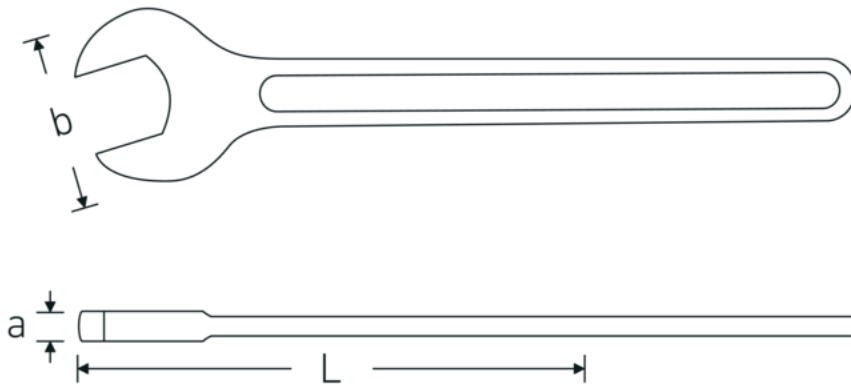

## Open-ended wrench, metric

**4004**

Product no. **40040550**  
GTIN **4018754018383**  
Model **4004 55**

**Label.** Open-ended wrench Wrench size 55mm L.457mm

### Technical Drawing.

### Technical Attributes.

<b>a</b>	18 mm
<b>Width mm (b)</b>	112 mm
<b>DIN</b>	DIN 894
<b>Length mm (L)</b>	457 mm
<b>Wrench width 1 [mm]</b>	55 mm

## Variants.

Product no.	Model no. (ERP)	Description	GTIN
40040240	4004 24	Open-ended wrench Wrench size 24mm L.215mm	4018754018307
40040270	4004 27	Open-ended wrench Wrench size 27mm L.238mm	4018754018314
40040300	4004 30	Open-ended wrench Wrench size 30mm L.261mm	4018754018321
40040320	4004 32	Open-ended wrench Wrench size 32mm L.273mm	4018754018338
40040360	4004 36	Open-ended wrench Wrench size 36mm L.300mm	4018754018345
40040410	4004 41	Open-ended wrench Wrench size 41mm L.335mm	4018754018352
40040460	4004 46	Open-ended wrench Wrench size 46mm L.369mm	4018754018369
40040500	4004 50	Open-ended wrench Wrench size 50mm L.412mm	4018754018376
40040550	4004 55	Open-ended wrench Wrench size 55mm L.457mm	4018754018383
40040600	4004 60	Open-ended wrench Wrench size 60mm L.492mm	4018754018390
40040650	4004 65	Open-ended wrench Wrench size 65mm L.528mm	4018754018406
40040700	4004 70	Open-ended wrench Wrench size 70mm L.572mm	4018754018413
40040750	4004 75	Open-ended wrench Wrench size 75mm L.608mm	4018754018420
40040800	4004 80	Open-ended wrench Wrench size 80mm L.645mm	4018754018437
40040850	4004 85	Open-ended wrench Wrench size 85mm L.690mm	4018754018444