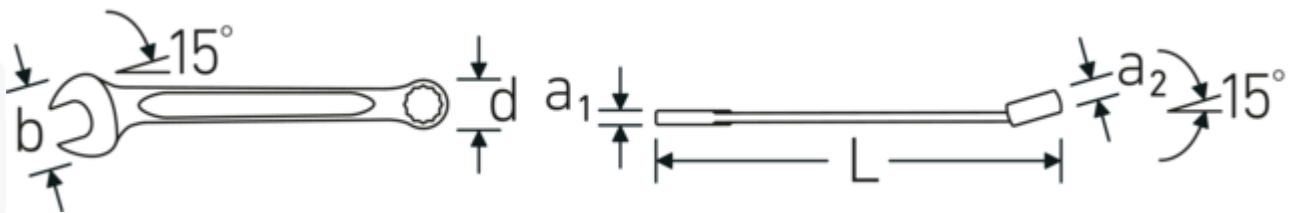

Double-T profile

Our combination and ring spanners have an additional recess in the middle of the tool. Similar to the principle of a double T-beam, this provides a tremendous load capacity and maximum strength whilst reducing weight.

Thin-walled rings

The thin wall diameter of our rings makes it easier to work in confined spaces. The ring sides are taller than standard nuts, which prevents jamming.

Offset Shaft Design

Our spanners are specially designed with additional reinforcement in the load zones where the greatest amount of force is transmitted - namely where the jaw meets the shank - in order to prevent deformation.

Technical Drawing.

Technical Attributes.

a1	5,3 mm
a2	8,5 mm
Width mm (b)	30 mm
d	18,8 mm
DIN	DIN 3113 Form A / ISO 7738 Form A
Length mm (L)	160 mm
Jaw angle	15 °
Ring position	15 °
Spanner size 1 [inch]	1/2 "
Spanner size 2 [inch]	1/2 "