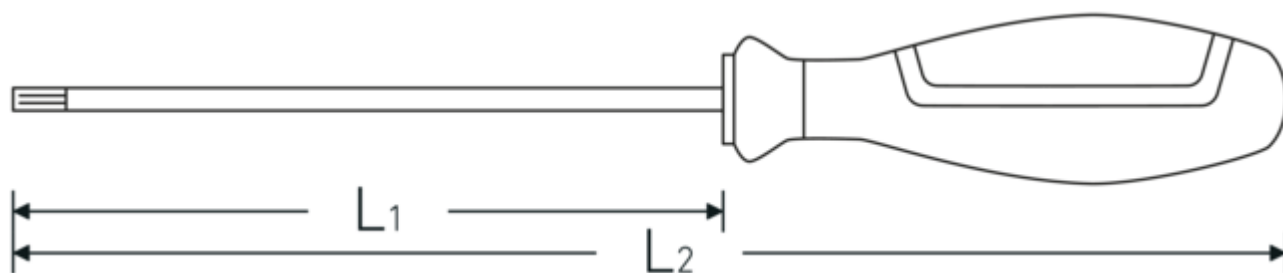

Technologies and features.

3-component handle

Our 3-component handle combines hard, soft and special fibre-coated components, which give it its optimised ergonomics, maximum power transmission and increased safety during daily use.

Technical Drawing.

Technical Attributes.

Drive profile	TORQ-SET®
External hex drive (inch)	1/4
Size of output profile	TQ6
L1	100 mm
L2	215 mm

Logistics data.

Depth mm (IFS)	212
Width mm (IFS)	34
Height mm (IFS)	34
Length (packed, mm)	215
Width (packed, mm)	95
Height (packed, mm)	52
Volume (packed, dm3)	1.0621 dm3
Product no.	46363006
Weight (gross, kg)	0,524
Weight PAP (kg)	0,060
Weight PVC (kg)	0,000
GTIN	4018754277896
Country of origin AWR	UNITED STATES
Region of origin	Ausländischer Ursprung
WEEE/ElektroG	nicht ear-pflichtig
Customs tariff no.	82054000
Packing standard	5
Weight	93 g