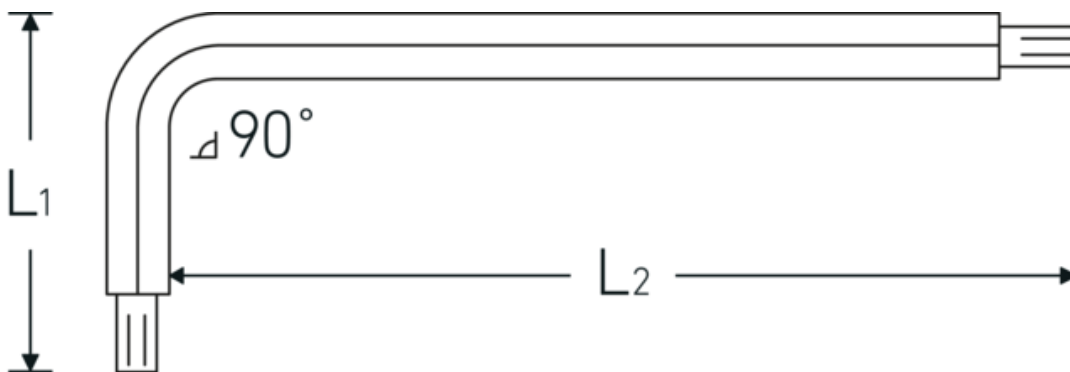

Hex key with ball end for socket head screws

10767

Product no. **43263012**
 GTIN **4018754332854**
 Model **10767 12 KUGELKOPF-
 WINKELSCHRAUBENDREHER
 SECHSKANT**

Label.

Hex key with ball end for socket head screws Hex drive 12mm L.45mm x 248mm

Features.

- for hexagon socket head screws
- with ball end on long arm
- swivel angle up to 25° each side
- Chrome Vanadium, gunmetal finish

Technical Drawing.

Technical Attributes.

Drive profile	Hexagonal
External hex drive (mm)	12 mm
L1	45 mm
L2	248 mm

Logistics data.

Depth mm (IFS)	255
Width mm (IFS)	55
Height mm (IFS)	13
Length (packed, mm)	300
Width (packed, mm)	190

Height (packed, mm)	15
Volume (packed, dm3)	0.855 dm3
Product no.	43263012
Weight (gross, kg)	2,804
Weight PAP (kg)	0,000
Weight PVC (kg)	0,026
GTIN	4018754332854
Country of origin AWR	GERMANY
Region of origin	Nordrhein-Westfalen
WEEE/ElektroG	nicht ear-pflichtig
Customs tariff no.	82054000
Packing standard	10
Weight	280 g