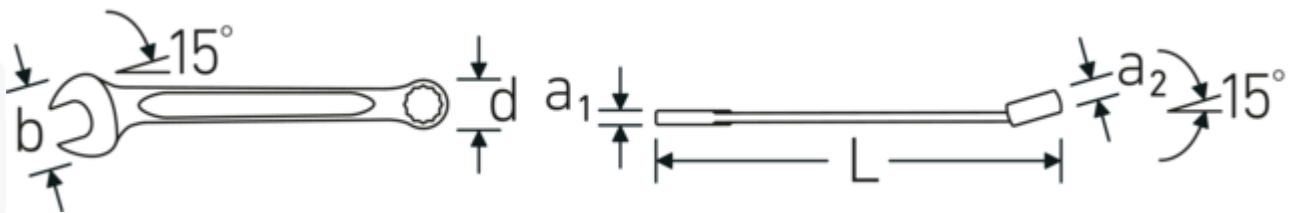

Double-T profile

Our combination and ring spanners have an additional recess in the middle of the tool. Similar to the principle of a double T-beam, this provides a tremendous load capacity and maximum strength whilst reducing weight.

Thin-walled rings

The thin wall diameter of our rings makes it easier to work in confined spaces. The ring sides are taller than standard nuts, which prevents jamming.

Offset Shaft Design

Our spanners are specially designed with additional reinforcement in the load zones where the greatest amount of force is transmitted - namely where the jaw meets the shank - in order to prevent deformation.

Technical Drawing.

Technical Attributes.

a1	14 mm
a2	21 mm
Width mm (b)	103 mm
d	74 mm
DIN	DIN 3113 Form A / ISO 7738 Form A
Length mm (L)	530 mm
Jaw angle	15 °
Ring position	15 °
Spanner size 1 [inch]	2 "
Spanner size 2 [inch]	2 "