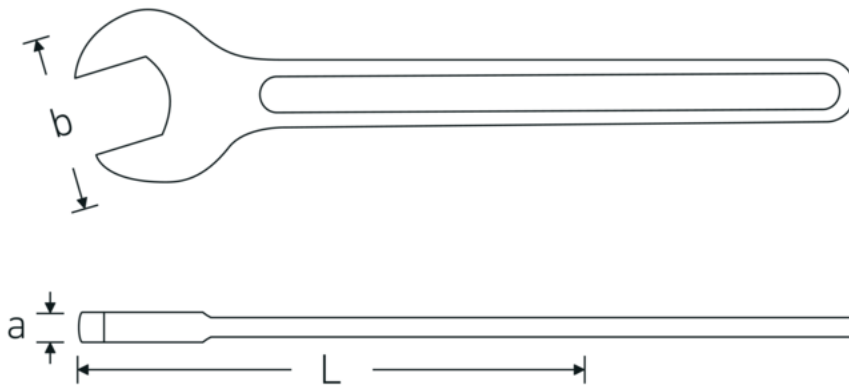

Open-ended spanner, metric

4004

Product no. **40040750**
GTIN **4018754018420**
Model **4004 75**

Label. Open-ended spanner Spanner size 75mm L.608mm

- Features.**
- DIN 894 up to 85 mm
 - special tool steel, grey finish

Technical Drawing.

Technical Attributes.

a	21 mm
Width mm (b)	152 mm
DIN	DIN 894
Length mm (L)	608 mm
Spanner size 1 [mm]	75 mm

Logistics data.

Depth mm (IFS)	606
Width mm (IFS)	151
Height mm (IFS)	22
Length (packed, mm)	606
Width (packed, mm)	151
Height (packed, mm)	22
Volume (packed, dm3)	2.013132 dm3

Product no.	40040750
Weight (gross, kg)	2,758
Weight PAP (kg)	0,000
Weight PVC (kg)	0,000
GTIN	4018754018420
Country of origin AWR	GERMANY
Region of origin	Nordrhein-Westfalen
WEEE/ElektroG	nicht ear-pflichtig
Customs tariff no.	82041100
Packing standard	1
Weight	2758 g

Variants.

Product no.	Model no. (ERP)	Description	GTIN
40040240	4004 24	Open-ended spanner Spanner size 24mm L.215mm	4018754018307
40040270	4004 27	Open-ended spanner Spanner size 27mm L.238mm	4018754018314
40040300	4004 30	Open-ended spanner Spanner size 30mm L.261mm	4018754018321
40040320	4004 32	Open-ended spanner Spanner size 32mm L.273mm	4018754018338
40040360	4004 36	Open-ended spanner Spanner size 36mm L.300mm	4018754018345
40040410	4004 41	Open-ended spanner Spanner size 41mm L.335mm	4018754018352
40040460	4004 46	Open-ended spanner Spanner size 46mm L.369mm	4018754018369
40040500	4004 50	Open-ended spanner Spanner size 50mm L.412mm	4018754018376
40040550	4004 55	Open-ended spanner Spanner size 55mm L.457mm	4018754018383
40040600	4004 60	Open-ended spanner Spanner size 60mm L.492mm	4018754018390
40040650	4004 65	Open-ended spanner Spanner size 65mm L.528mm	4018754018406
40040700	4004 70	Open-ended spanner Spanner size 70mm L.572mm	4018754018413
40040750	4004 75	Open-ended spanner Spanner size 75mm L.608mm	4018754018420
40040800	4004 80	Open-ended spanner Spanner size 80mm L.645mm	4018754018437