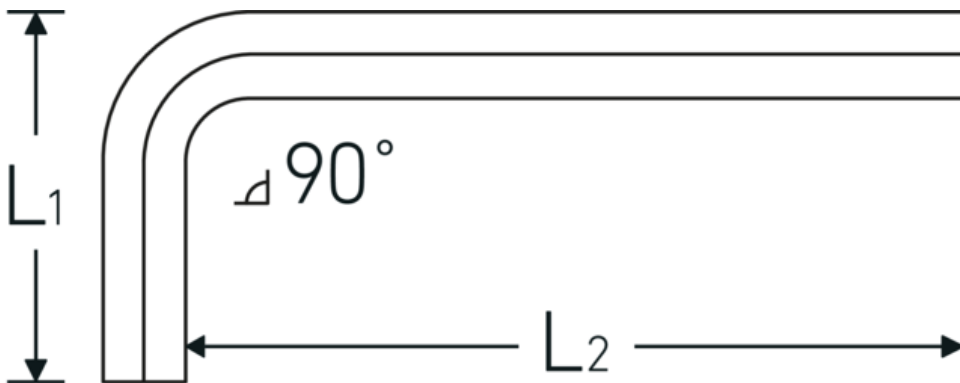

Hex key for socket head bolts

10760CV

Product no. **43150002**
GTIN **4018754026814**
Model **10760 CV 2**

Label.

Hex key L-wrench screwdriver Hex drive 2mm L.16mm x 50mm

Technical Drawing.

Technical Attributes.

Drive profile	hex
External hex drive (mm)	2 mm
DIN	DIN ISO 2936
L1	16 mm
L2	50 mm
Length mm (L)	52 mm

Logistics data.

Depth mm (IFS)	52
Width mm (IFS)	18
Height mm (IFS)	2
Length (packed, mm)	65
Width (packed, mm)	25
Height (packed, mm)	8
Volume (packed, dm ³)	0.013 dm ³
Product no.	43150002
Weight (gross, kg)	0,023

Weight PAP (kg)	0,000
Weight PVC (kg)	0,002
GTIN	4018754026814
Country of origin AWR	GERMANY
Region of origin	Hessen
WEEE/ElektroG	nicht ear-pflichtig
Customs tariff no.	82054000
Packing standard	10
Weight	2 g