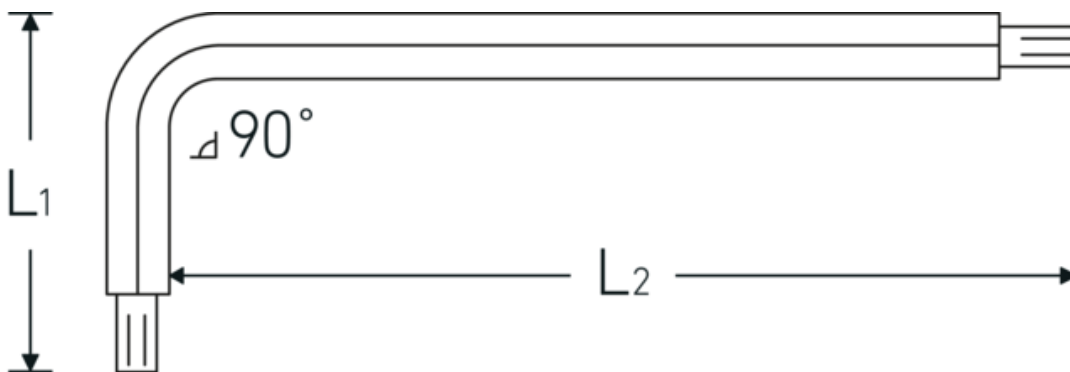

Hex key with ball end for socket head screws

10767

Product no. **43263004**
 GTIN **4018754332809**
 Model **10767 4 KUGELKOPF-
 WINKELSCHRAUBENDREHER
 SECHSKANT**

Label. Hex key with ball end for socket head screws Hex drive 4mm L.25mm x 138mm

- Features.**
- for hexagon socket head screws
 - with ball end on long arm
 - swivel angle up to 25° each side
 - Chrome Vanadium, gunmetal finish

Technical Drawing.

Technical Attributes.

Drive profile	Hexagonal
External hex drive (mm)	4 mm
L1	25 mm
L2	138 mm

Logistics data.

Depth mm (IFS)	142
Width mm (IFS)	28
Height mm (IFS)	5
Length (packed, mm)	170
Width (packed, mm)	100

Height (packed, mm)	6
Volume (packed, dm3)	0.102 dm3
Product no.	43263004
Weight (gross, kg)	0,180
Weight PAP (kg)	0,000
Weight PVC (kg)	0,004
GTIN	4018754332809
Country of origin AWR	GERMANY
Region of origin	Nordrhein-Westfalen
WEEE/ElektroG	nicht ear-pflichtig
Customs tariff no.	82054000
Packing standard	10
Weight	17 g