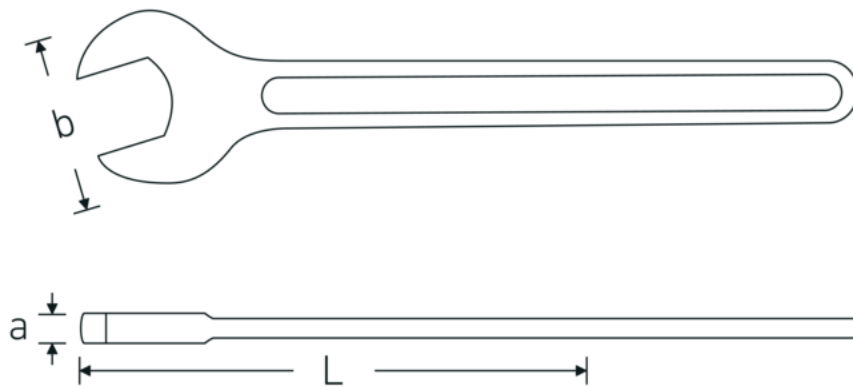

## Open-ended wrench, metric

**4004**

Product no. **40040500**  
GTIN **4018754018376**  
Model **4004 50**

**Label.** Open-ended wrench Wrench size 50mm L.412mm

### Technical Drawing.

### Technical Attributes.

<b>a</b>	17 mm
<b>Width mm (b)</b>	102 mm
<b>DIN</b>	DIN 894
<b>Length mm (L)</b>	412 mm
<b>Wrench width 1 [mm]</b>	50 mm

## Variants.

Product no.	Model no. (ERP)	Description	GTIN
40040240	4004 24	Open-ended wrench Wrench size 24mm L.215mm	4018754018307
40040270	4004 27	Open-ended wrench Wrench size 27mm L.238mm	4018754018314
40040300	4004 30	Open-ended wrench Wrench size 30mm L.261mm	4018754018321
40040320	4004 32	Open-ended wrench Wrench size 32mm L.273mm	4018754018338
40040360	4004 36	Open-ended wrench Wrench size 36mm L.300mm	4018754018345
40040410	4004 41	Open-ended wrench Wrench size 41mm L.335mm	4018754018352
40040460	4004 46	Open-ended wrench Wrench size 46mm L.369mm	4018754018369
40040500	4004 50	Open-ended wrench Wrench size 50mm L.412mm	4018754018376
40040550	4004 55	Open-ended wrench Wrench size 55mm L.457mm	4018754018383
40040600	4004 60	Open-ended wrench Wrench size 60mm L.492mm	4018754018390
40040650	4004 65	Open-ended wrench Wrench size 65mm L.528mm	4018754018406
40040700	4004 70	Open-ended wrench Wrench size 70mm L.572mm	4018754018413
40040750	4004 75	Open-ended wrench Wrench size 75mm L.608mm	4018754018420
40040800	4004 80	Open-ended wrench Wrench size 80mm L.645mm	4018754018437
40040850	4004 85	Open-ended wrench Wrench size 85mm L.690mm	4018754018444