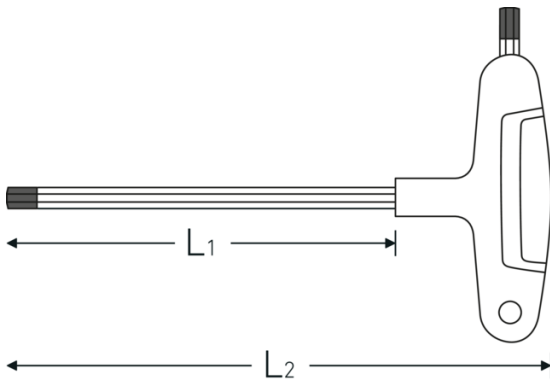

## Hex screwdriver

10768

Product no. **43253040**  
GTIN **4018754319398**  
Model **10768 4**

### Label.

Hex screwdriver Hex drive 4 mm L.150mm

### Technical Attributes.

Drive profile	hex
External hex drive (mm)	4 mm
L1	150 mm
L2	176 mm

### Logistics data.

Depth mm (IFS)	177
Width mm (IFS)	110
Height mm (IFS)	22
Length (packed, mm)	410
Width (packed, mm)	200
Height (packed, mm)	45
Volume (packed, dm3)	3.69 dm3
Product no.	43253040
Weight (gross, kg)	0,556