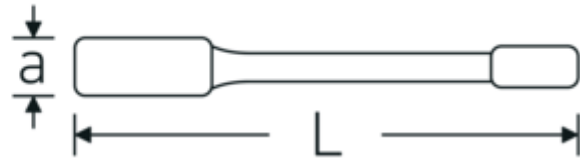

Impact ring spanner, metric

4205

Product no. **42050085**
GTIN **4018754024346**
Model **4205 85**

Label. Striking face ring spanner Spanner size 85mm L.360mm

Features.

- DIN 7444
- special steel, grey

Technical Drawing.

Technical Attributes.

| | |
|----------------------------|----------|
| a | 37 mm |
| Width mm (b) | 129 mm |
| DIN | DIN 7444 |
| Length mm (L) | 360 mm |
| Spanner size 1 [mm] | 85 mm |

Logistics data.