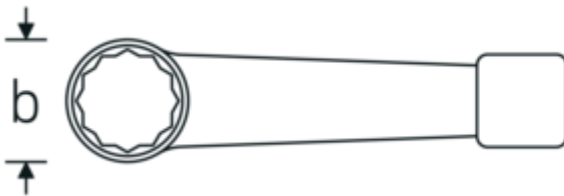

Impact ring spanner, metric

4205

Product no. **42050085**
GTIN **4018754024346**
Model **4205 85**

Label. Striking face ring spanner Spanner size 85mm L.360mm

Features.

- DIN 7444
- special steel, grey

Technical Drawing.

Technical Attributes.

| | |
|----------------------------|----------|
| a | 37 mm |
| Width mm (b) | 129 mm |
| DIN | DIN 7444 |
| Length mm (L) | 360 mm |
| Spanner size 1 [mm] | 85 mm |

Logistics data.