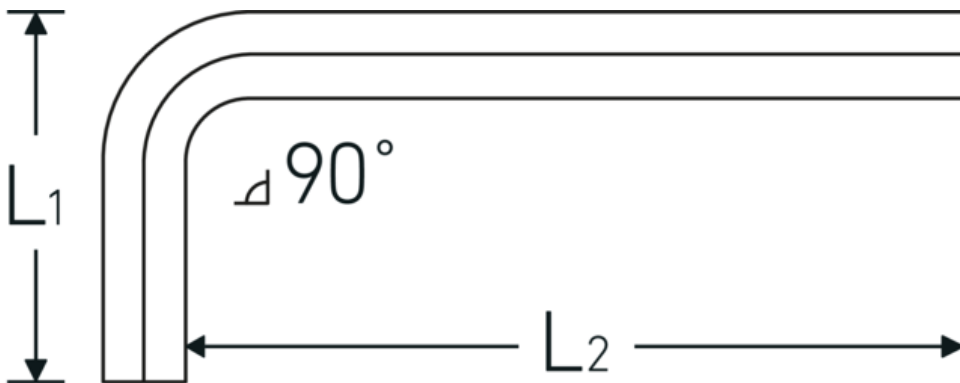

Hex key L-wrench

10760a

Product no. **43553005**
 GTIN **4018754332281**
 Model **10760a 5/64**
WINKELSCHRAUBENDREHER
SECHSKANT

Label.

Hex key L-wrench screwdriver Hex drive 5/64 L.16mm x 50mm

Technical Drawing.

Technical Attributes.

Drive profile	hex
External hex drive (inch)	5/64
L1	16 mm
L2	50 mm

Logistics data.

Depth mm (IFS)	51
Width mm (IFS)	17
Height mm (IFS)	2
Length (packed, mm)	175
Width (packed, mm)	100
Height (packed, mm)	3
Volume (packed, dm ³)	0.0525 dm ³
Product no.	43553005
Weight (gross, kg)	0,020

Weight PAP (kg)	0,000
Weight PVC (kg)	0,004
GTIN	4018754332281
Country of origin AWR	GERMANY
Region of origin	Nordrhein-Westfalen
WEEE/ElektroG	nicht ear-pflichtig
Customs tariff no.	82054000
Packing standard	10
Weight	2 g