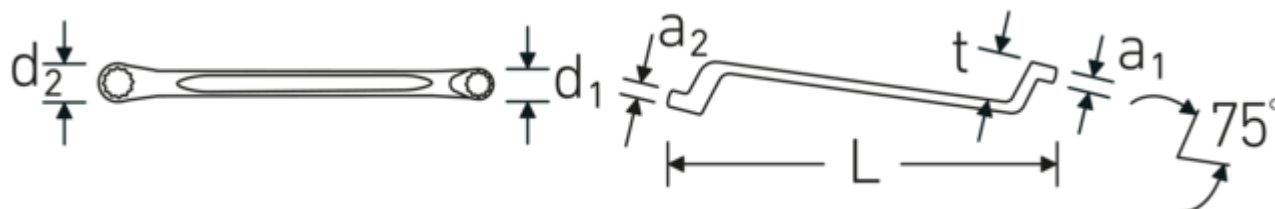

A special manufacturing process makes thin-walled rings possible – primarily for slightly lower-lying screw connections.

Manufactured from durable chrome-alloy steel for a long service life and resistance to wear.

Technologies and features.

Anti-Slip-Drive

The special AS-Drive profile makes high force transmission to the flats of screws and bolts possible without damaging them. This also prevents stripping of the screw head.

Thin-walled rings

The thin wall diameter of our rings makes it easier to work in confined spaces. The ring sides are taller than standard nuts, which prevents jamming.

Technical Drawing.

Technical Attributes.

a1	13 mm
a2	14 mm
Drive profile	bi-hex AS-Drive®
d1	28 mm
d2	32,1 mm
Length mm (L)	300 mm
Spanner size 1 [mm]	19 mm
Ring position	75 °
Spanner size 2 [mm]	22 mm
t	31 mm

Logistics data.

Depth mm (IFS)	313
Width mm (IFS)	36
Height mm (IFS)	33
Length (packed, mm)	330
Width (packed, mm)	100
Height (packed, mm)	60
Volume (packed, dm ³)	1.98 dm ³
Product no.	41041922
Weight (gross, kg)	3,150
Weight PAP (kg)	0,000
Weight PVC (kg)	0,018
GTIN	4018754020997
Country of origin AWR	GERMANY
Region of origin	Nordrhein-Westfalen
WEEE/ElektroG	nicht ear-pflichtig
Customs tariff no.	82041100
Packing standard	10
Weight	315 g