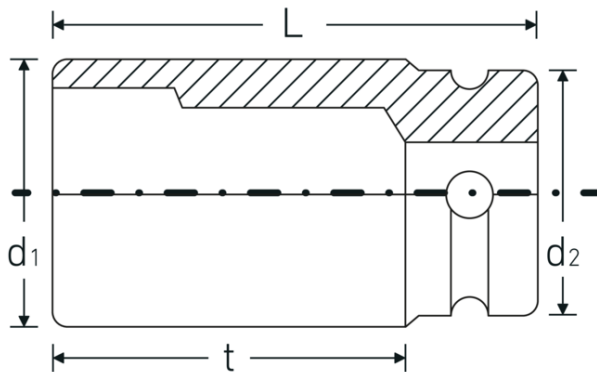

IMPACT sockets 1"

66IMP

Product no. **26020030**
GTIN **4018754016426**
Model **66 IMP 30**

Label. IMPACT socket 1 " 30mm L.110mm

- Features.**
- long version
 - with hex
 - 1" internal square drive
 - Chrome Alloy Steel, gunmetal finish
 - DIN 3129 / ISO 1711-2

Product highlights.

Powerful and resilient.

The sockets are made from high-quality Chrome Alloy Steel. They are hardened in oil to prevent stress and distortion.

Optimised functionality.

All IMPACT sockets have a through cross hole for the connecting pin and a deep groove for the rubber locking ring. The locking pin is not stressed during use.

High fitting accuracy.

The high fitting accuracy due to tight tolerances guarantees optimum, backlash-free transmission of forces to the socket.

Technical Drawing.

Technical Attributes.

Drive profile	hex
Internal square drive (inch)	1 "
d1	49 mm
d2	54 mm
Length mm (L)	110 mm
Spanner size [mm]	30 mm
t	79,5 mm

Logistics data.

Depth mm (IFS)	110
Width mm (IFS)	55
Height mm (IFS)	55
WEEE/ElektroG	nicht ear-pflichtig
Length (packed, mm)	111
Width (packed, mm)	111
Height (packed, mm)	56
Volume (packed, dm3)	0.689976 dm3
Product no.	26020030
Weight (gross, kg)	2,676
Weight PAP (kg)	0,000
Weight PVC (kg)	0,009
GTIN	4018754016426
Country of origin AWR	GERMANY
Region of origin	Nordrhein-Westfalen
Customs tariff no.	82042000
Packing standard	2
Weight	1338 g