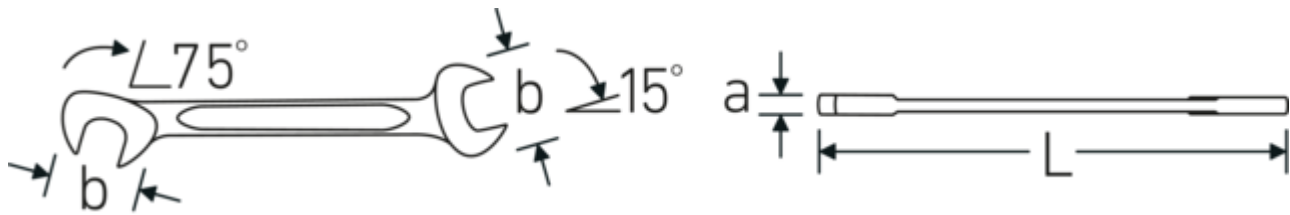

#### Label.

Double open-ended spanner, small Spanner size 10 mm L.105mm

#### Double-T profile

Our combination and ring spanners have an additional recess in the middle of the tool. Similar to the principle of a double T-beam, this provides a tremendous load capacity and maximum strength whilst reducing weight.

#### Offset Shaft Design

Our spanners are specially designed with additional reinforcement in the load zones where the greatest amount of force is transmitted - namely where the jaw meets the shank - in order to prevent deformation.

## Technical Attributes.

a	3 mm
Width mm (b)	21 mm
Length mm (L)	105 mm
Jaw angle	15/75 °
Spanner size 1 [mm]	10 mm
Spanner size 2 [mm]	10 mm