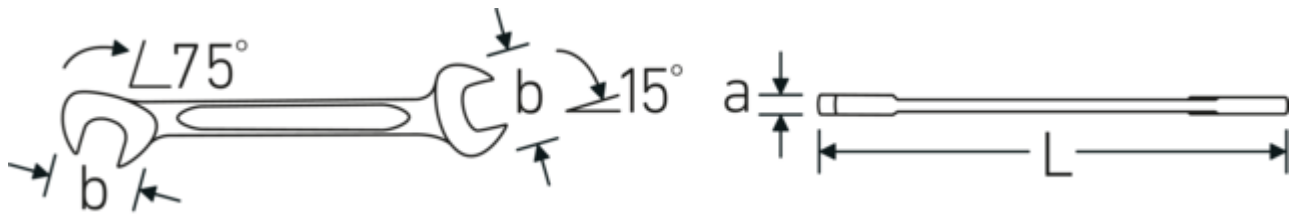

Small double-open ended spanner ELECTRIC, metric

ELECTRIC 12

Product no. **40060505**
GTIN **4018754018567**
Model **ELECTRIC 12 5**

Label.

Double open-ended spanner, small Spanner size 5 mm L.78mm

Features.

Technologies and features.

Double-T profile

Our combination and ring spanners have an additional recess in the middle of the tool. Similar to the principle of a double T-beam, this provides a tremendous load capacity and maximum strength whilst reducing weight.

Offset Shaft Design

Our spanners are specially designed with additional reinforcement in the load zones where the greatest amount of force is transmitted - namely where the jaw meets the shank - in order to prevent deformation.

Technical Drawing.

Technical Attributes.

a	2 mm
Width mm (b)	12.6 mm
Length mm (L)	78 mm
Jaw angle	15/75 °
Spanner size 1 [mm]	5 mm
Spanner size 2 [mm]	5 mm

Logistics data.

Depth mm (IFS)	78
Width mm (IFS)	13
Height mm (IFS)	2
Length (packed, mm)	90
Width (packed, mm)	40
Height (packed, mm)	10
Volume (packed, dm ³)	0.036 dm ³
Product no.	40060505
Weight (gross, kg)	0,073
Weight PAP (kg)	0,000
Weight PVC (kg)	0,002
GTIN	4018754018567
Country of origin AWR	GERMANY
Region of origin	Nordrhein-Westfalen
WEEE/ElektroG	nicht ear-pflichtig
Customs tariff no.	82041100
Packing standard	10
Weight	7 g