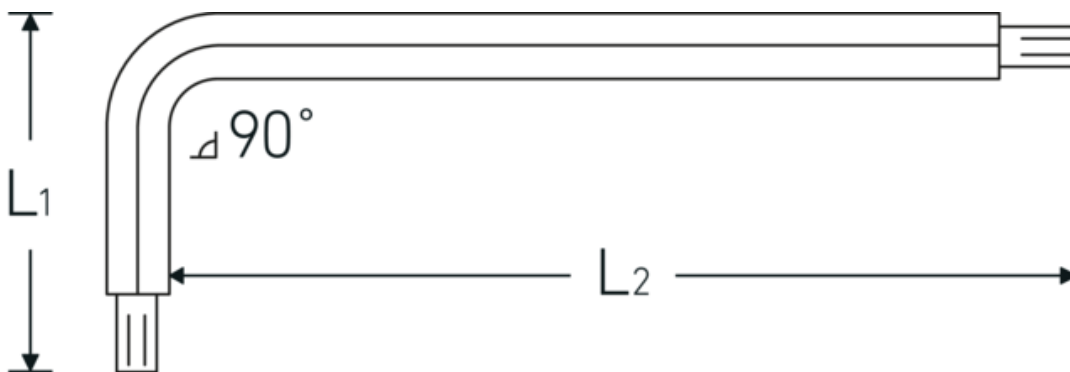

## Hex key with ball end for socket head bolts

10767

Product no. **43263005**  
 GTIN **4018754332816**  
 Model **10767 5 KUGELKOPF-  
 WINKELSCHRAUBENDREHER  
 SECHSKANT**

### Label.

Hex key with ball end for socket head bolts Hex drive 5mm L.28mm x 158mm

### Technical Attributes.

Drive profile	hex
External hex drive (mm)	5 mm
L1	28 mm
L2	158 mm

### Logistics data.

Depth mm (IFS)	162
Width mm (IFS)	32
Height mm (IFS)	6
Length (packed, mm)	350
Width (packed, mm)	100
Height (packed, mm)	7
Volume (packed, dm <sup>3</sup> )	0.245 dm <sup>3</sup>
Product no.	43263005
Weight (gross, kg)	0,314