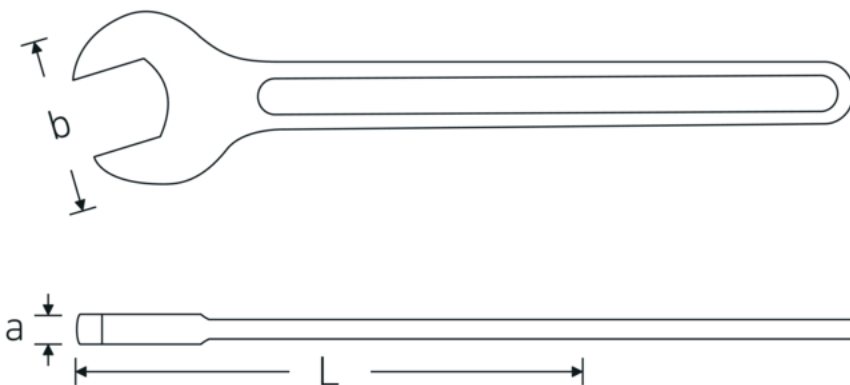

Open-ended spanner, metric

4004

Product no. **40040850**
GTIN **4018754018444**
Model **4004 85**

Label. Open-ended spanner Spanner size 85mm L.690mm

- Features.**
- DIN 894 up to 85 mm
 - special tool steel, grey finish

Technical Drawing.

Technical Attributes.

a	23 mm
Width mm (b)	173 mm
DIN	DIN 894
Length mm (L)	690 mm
Spanner size 1 [mm]	85 mm

Logistics data.

Depth mm (IFS)	691
Width mm (IFS)	169
Height mm (IFS)	24
Length (packed, mm)	691
Width (packed, mm)	169
Height (packed, mm)	24
Volume (packed, dm3)	2.802696 dm3

Product no.	40040850
Weight (gross, kg)	3,510
Weight PAP (kg)	0,000
Weight PVC (kg)	0,000
GTIN	4018754018444
Country of origin AWR	GERMANY
Region of origin	Nordrhein-Westfalen
WEEE/ElektroG	nicht ear-pflichtig
Customs tariff no.	82041100
Packing standard	1
Weight	3510 g

Variants.

Product no.	Model no. (ERP)	Description	GTIN
40040240	4004 24	Open-ended spanner Spanner size 24mm L.215mm	4018754018307
40040270	4004 27	Open-ended spanner Spanner size 27mm L.238mm	4018754018314
40040300	4004 30	Open-ended spanner Spanner size 30mm L.261mm	4018754018321
40040320	4004 32	Open-ended spanner Spanner size 32mm L.273mm	4018754018338
40040360	4004 36	Open-ended spanner Spanner size 36mm L.300mm	4018754018345
40040410	4004 41	Open-ended spanner Spanner size 41mm L.335mm	4018754018352
40040460	4004 46	Open-ended spanner Spanner size 46mm L.369mm	4018754018369
40040500	4004 50	Open-ended spanner Spanner size 50mm L.412mm	4018754018376
40040550	4004 55	Open-ended spanner Spanner size 55mm L.457mm	4018754018383
40040600	4004 60	Open-ended spanner Spanner size 60mm L.492mm	4018754018390
40040650	4004 65	Open-ended spanner Spanner size 65mm L.528mm	4018754018406
40040700	4004 70	Open-ended spanner Spanner size 70mm L.572mm	4018754018413
40040750	4004 75	Open-ended spanner Spanner size 75mm L.608mm	4018754018420
40040800	4004 80	Open-ended spanner Spanner size 80mm L.645mm	4018754018437