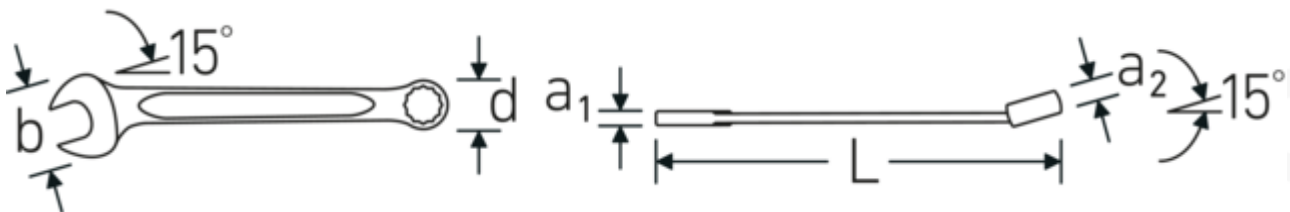

Double-T profile

Our combination and ring wrenches have an additional recess in the middle of the tool. Similar to the principle of a double-T beam, this provides a tremendous load capacity and maximum strength whilst reducing weight.

Thin-walled rings

The thin wall diameter of our rings makes it easier to work in confined spaces. The ring sides are taller than standard nuts, which prevents jamming.

Offset Shaft Design

Our wrenches are specially designed with additional reinforcement in the load zones where the greatest amount of force is transmitted - namely where the jaw meets the shank - in order to prevent deformation.

Technical Drawing.

Technical Attributes.

a1	6,7 mm
a2	11,5 mm
Width mm (b)	42 mm
d	27,5 mm
DIN	DIN 3113 Form A / ISO 7738 Form A

Logistics data.

Depth mm (IFS)	233
Width mm (IFS)	43
Height mm (IFS)	17
Length (packed, mm)	233
Width (packed, mm)	145

Length mm (L)	230 mm	Height (packed, mm)	44
Jaw angle	15 °	Volume (packed, dm3)	1.48654 dm3
Ring position	15 °	Product no.	40484040
Wrench width 1 [inch]	3/4 "	Weight (gross, kg)	1,440
Wrench width s 2 [inch]	3/4 "	Weight PAP (kg)	0,000
		Weight PVC (kg)	0,013
		GTIN	4018754020201
		Country of origin AWR	GERMANY
		Region of origin	Nordrhein-Westfalen
		WEEE/ElektroG	nicht ear-pflichtig
		Customs tariff no.	82041100
		Packing standard	10
		Weight	144 g