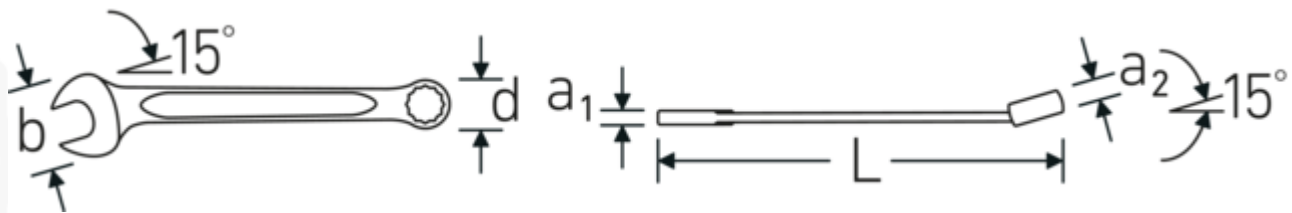

Double-T profile

Our combination and ring spanners have an additional recess in the middle of the tool. Similar to the principle of a double T-beam, this provides a tremendous load capacity and maximum strength whilst reducing weight.

Thin-walled rings

The thin wall diameter of our rings makes it easier to work in confined spaces. The ring sides are taller than standard nuts, which prevents jamming.

Offset Shaft Design

Our spanners are specially designed with additional reinforcement in the load zones where the greatest amount of force is transmitted - namely where the jaw meets the shank - in order to prevent deformation.

Technical Drawing.

Technical Attributes.

a1	5,3 mm
a2	8,5 mm
Width mm (b)	35 mm
d	21,9 mm
DIN	DIN 3113 Form A / ISO 7738 Form A
Length mm (L)	170 mm
Jaw angle	15 °
Ring position	15 °
Spanner size 1 [inch]	19/32 "
Spanner size 2 [inch]	19/32 "

Logistics data.

Depth mm (IFS)	172
Width mm (IFS)	35
Height mm (IFS)	13
Length (packed, mm)	180
Width (packed, mm)	75
Height (packed, mm)	36
Volume (packed, dm3)	0.486 dm3
Product no.	40483535
Weight (gross, kg)	0,750
Weight PAP (kg)	0,000
Weight PVC (kg)	0,009
GTIN	4018754020171
Country of origin AWR	GERMANY
Region of origin	Nordrhein-Westfalen
WEEE/ElektroG	nicht ear-pflichtig
Customs tariff no.	82041100
Packing standard	10
Weight	74 g