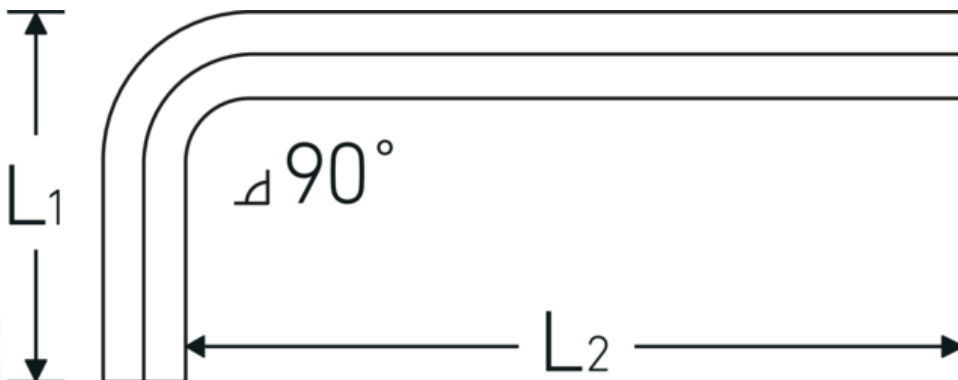

Hex key L-spanner

10760a

Product no. **43553024**
GTIN **4018754332373**
Model **10760a 3/8**
WINKELSCHRAUBENDREHER
SECHSKANT

Label. Hex key L-spanner screwdriver Hex drive 11/32 L.41mm x 105mm

Features.

- for cap head screws
- chrome vanadium, nickel-plated

Advantages.

For Allen screws

Technical Drawing.

Technical Attributes.

Drive profile Hexagonal
External hex drive (inch) 11/32

Logistics data.

Depth mm (IFS) 120
Width mm (IFS) 47

L1	41 mm	Height mm (IFS)	11
L2	105 mm	Length (packed, mm)	260
		Width (packed, mm)	150
		Height (packed, mm)	12
		Volume (packed, dm3)	0.468 dm3
		Product no.	43553024
		Weight (gross, kg)	0,908
		Weight PAP (kg)	0,000
		Weight PVC (kg)	0,008
		GTIN	4018754332373
		Country of origin AWR	GERMANY
		Region of origin	Nordrhein-Westfalen
		WEEE/ElektroG	nicht ear-pflichtig
		Customs tariff no.	82054000
		Packing standard	10
		Weight	75 g

Variants.

Product no.	Model no. (ERP)	Description	GTIN
43553003	10760a 3/64 WINKELSCHRAUBENDREHER SECHSKANT	Hex key L-spanner screwdriver Hex drive 3/64 L.14mm x 45mm	4018754332267
43553004	10760a 1/16 WINKELSCHRAUBENDREHER SECHSKANT	Hex key L-spanner screwdriver Hex drive 1/16 L.15mm x 45mm	4018754332274
43553005	10760a 5/64 WINKELSCHRAUBENDREHER SECHSKANT	Hex key L-spanner screwdriver Hex drive 5/64 L.16mm x 50mm	4018754332281
43553006	10760a 3/32 WINKELSCHRAUBENDREHER SECHSKANT	Hex key L-spanner screwdriver Hex drive 3/32 L.17mm x 51mm	4018754332298
43553008	10760a 1/8 WINKELSCHRAUBENDREHER SECHSKANT	Hex key L-spanner screwdriver Hex drive 1/8 L.22mm x 57mm	4018754332304
43553009	10760a 9/64 WINKELSCHRAUBENDREHER SECHSKANT	Hex key L-spanner screwdriver Hex drive 9/64 L.23mm x 63mm	4018754332311
43553010	10760a 5/32 WINKELSCHRAUBENDREHER SECHSKANT	Hex key L-spanner screwdriver Hex drive 5/32 L.25mm x 65mm	4018754332328
43553012	10760a 3/16 WINKELSCHRAUBENDREHER SECHSKANT	Hex key L-spanner screwdriver Hex drive 3/16 L.29mm x 70mm	4018754332335