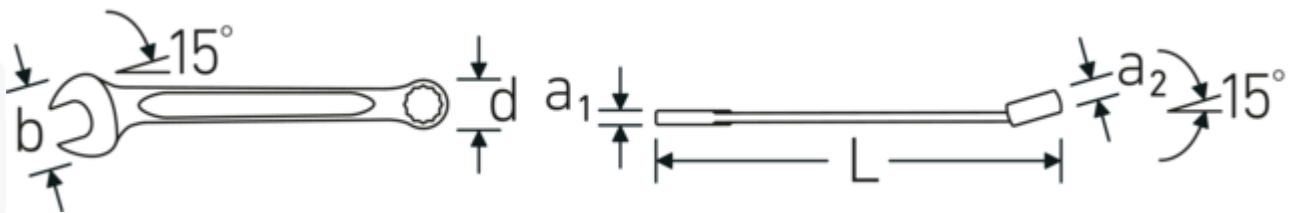

Double-T profile

Our combination and ring spanners have an additional recess in the middle of the tool. Similar to the principle of a double T-beam, this provides a tremendous load capacity and maximum strength whilst reducing weight.

Thin-walled rings

The thin wall diameter of our rings makes it easier to work in confined spaces. The ring sides are taller than standard nuts, which prevents jamming.

Offset Shaft Design

Our spanners are specially designed with additional reinforcement in the load zones where the greatest amount of force is transmitted - namely where the jaw meets the shank - in order to prevent deformation.

Technical Drawing.

Technical Attributes.

a1	7,8 mm
a2	14 mm
Width mm (b)	53 mm
d	34,9 mm
DIN	DIN 3113 Form A / ISO 7738 Form A
Length mm (L)	280 mm
Jaw angle	15 °
Ring position	15 °
Spanner size 1 [inch]	15/16 "
Spanner size 2 [inch]	15/16 "

Logistics data.

Depth mm (IFS)	280
Width mm (IFS)	53
Height mm (IFS)	14
Length (packed, mm)	290
Width (packed, mm)	70
Height (packed, mm)	20
Volume (packed, dm3)	0.406 dm3
Product no.	40484646
Weight (gross, kg)	1,275
Weight PAP (kg)	0,000
Weight PVC (kg)	0,014
GTIN	4018754020249
Country of origin AWR	GERMANY
Region of origin	Nordrhein-Westfalen
WEEE/ElektroG	nicht ear-pflichtig
Customs tariff no.	82041100
Packing standard	5
Weight	255 g