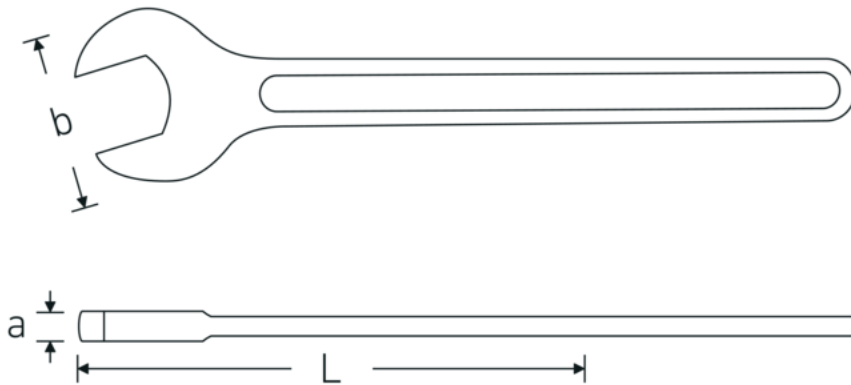

Open-ended wrench, metric

4004

Product no. **40040850**
GTIN **4018754018444**
Model **4004 85**

Label. Open-ended wrench Wrench size 85mm L.690mm

Technical Drawing.

Technical Attributes.

a	23 mm
Width mm (b)	173 mm
DIN	DIN 894
Length mm (L)	690 mm
Wrench width 1 [mm]	85 mm

Logistics data.

Depth mm (IFS)	691
Width mm (IFS)	169
Height mm (IFS)	24
Length (packed, mm)	691
Width (packed, mm)	169
Height (packed, mm)	24
Volume (packed, dm3)	2.802696 dm3
Product no.	40040850
Weight (gross, kg)	3,510

Variants.

Product no.	Model no. (ERP)	Description	GTIN
40040240	4004 24	Open-ended wrench Wrench size 24mm L.215mm	4018754018307
40040270	4004 27	Open-ended wrench Wrench size 27mm L.238mm	4018754018314
40040300	4004 30	Open-ended wrench Wrench size 30mm L.261mm	4018754018321
40040320	4004 32	Open-ended wrench Wrench size 32mm L.273mm	4018754018338
40040360	4004 36	Open-ended wrench Wrench size 36mm L.300mm	4018754018345
40040410	4004 41	Open-ended wrench Wrench size 41mm L.335mm	4018754018352
40040460	4004 46	Open-ended wrench Wrench size 46mm L.369mm	4018754018369
40040500	4004 50	Open-ended wrench Wrench size 50mm L.412mm	4018754018376
40040550	4004 55	Open-ended wrench Wrench size 55mm L.457mm	4018754018383
40040600	4004 60	Open-ended wrench Wrench size 60mm L.492mm	4018754018390
40040650	4004 65	Open-ended wrench Wrench size 65mm L.528mm	4018754018406
40040700	4004 70	Open-ended wrench Wrench size 70mm L.572mm	4018754018413
40040750	4004 75	Open-ended wrench Wrench size 75mm L.608mm	4018754018420
40040800	4004 80	Open-ended wrench Wrench size 80mm L.645mm	4018754018437
40040850	4004 85	Open-ended wrench Wrench size 85mm L.690mm	4018754018444