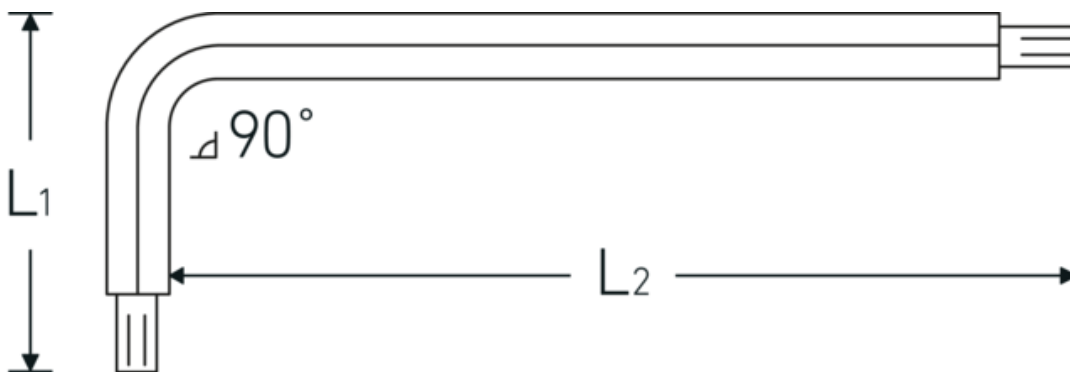

## Hex key with ball end for socket head screws

10767

Product no. **43263130**  
 GTIN **4018754332755**  
 Model **10767 1.3MM 0.050 ZOLL**  
**KUGELKOPF-**  
**WINKELSCHRAUBENDREHER**  
**SECHSKANT**

### Label.

Hex key with ball end for socket head screws Hex drive 1,3mm L.12mm x 72mm

### Features.

- for hexagon socket head screws
- with ball end on long arm
- swivel angle up to 25° each side
- Chrome Vanadium, gunmetal finish

### Technical Attributes.

Drive profile	Hexagonal
External hex drive (mm)	1,3 mm
L1	12 mm
L2	72 mm