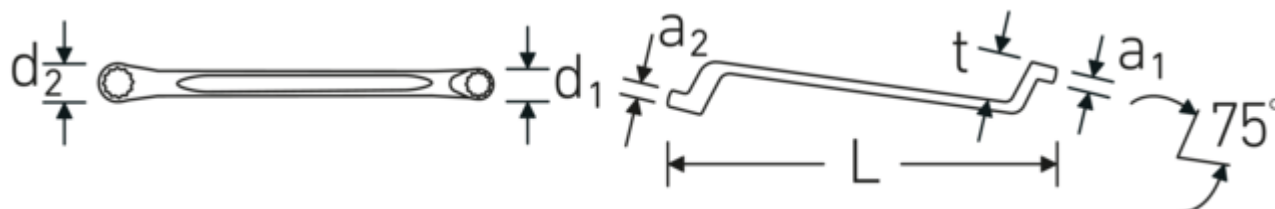

A special manufacturing process makes thin-walled rings possible – primarily for slightly lower-lying screw connections.

Manufactured from durable chrome-alloy steel for a long service life and resistance to wear.

Technologies and features.

Anti-Slip-Drive

The special AS-Drive profile makes high force transmission to the flats of screws and bolts possible without damaging them. This also prevents stripping of the screw head.

Thin-walled rings

The thin wall diameter of our rings makes it easier to work in confined spaces. The ring sides are taller than standard nuts, which prevents jamming.

Technical Drawing.

Technical Attributes.

a1	9 mm
a2	9 mm
Drive profile	bi-hex AS-Drive®
d1	15,8 mm
d2	17,2 mm
Length mm (L)	200 mm
Spanner size 1 [mm]	10 mm
Ring position	75 °
Spanner size 2 [mm]	11 mm
t	23 mm

Logistics data.

Depth mm (IFS)	209
Width mm (IFS)	17
Height mm (IFS)	26
Length (packed, mm)	220
Width (packed, mm)	75
Height (packed, mm)	37
Volume (packed, dm ³)	0.6105 dm ³
Product no.	41041011
Weight (gross, kg)	0,930
Weight PAP (kg)	0,000
Weight PVC (kg)	0,010
GTIN	4018754020829
Country of origin AWR	GERMANY
Region of origin	Nordrhein-Westfalen
WEEE/ElektroG	nicht ear-pflichtig
Customs tariff no.	82041100
Packing standard	10
Weight	93 g