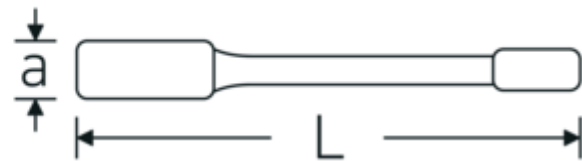

Impact ring spanner, metric

4205

Product no. **42050060**
GTIN **4018754024285**
Model **4205 60**

Label. Striking face ring spanner Spanner size 60mm L.270mm

Features.

- DIN 7444
- special steel, grey

Technical Drawing.

Technical Attributes.

a	26 mm
Width mm (b)	93.5 mm
DIN	DIN 7444
Length mm (L)	270 mm
Spanner size 1 [mm]	60 mm

Logistics data.

Depth mm (IFS)	280
Width mm (IFS)	93
Height mm (IFS)	26
Length (packed, mm)	280
Width (packed, mm)	93
Height (packed, mm)	26
Volume (packed, dm3)	0.67704 dm3
Product no.	42050060
Weight (gross, kg)	1,565
Weight PAP (kg)	0,000
Weight PVC (kg)	0,000