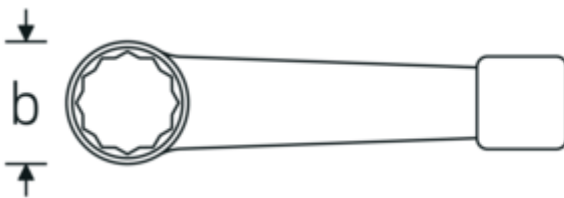

Impact ring spanner, metric

4205

Product no. **42050060**
GTIN **4018754024285**
Model **4205 60**

Label. Striking face ring spanner Spanner size 60mm L.270mm

Features.

- DIN 7444
- special steel, grey

Technical Drawing.

Technical Attributes.

a	26 mm
Width mm (b)	93.5 mm
DIN	DIN 7444
Length mm (L)	270 mm
Spanner size 1 [mm]	60 mm

Logistics data.

Depth mm (IFS)	280
Width mm (IFS)	93
Height mm (IFS)	26
Length (packed, mm)	280
Width (packed, mm)	93
Height (packed, mm)	26
Volume (packed, dm3)	0.67704 dm3
Product no.	42050060
Weight (gross, kg)	1,565
Weight PAP (kg)	0,000
Weight PVC (kg)	0,000