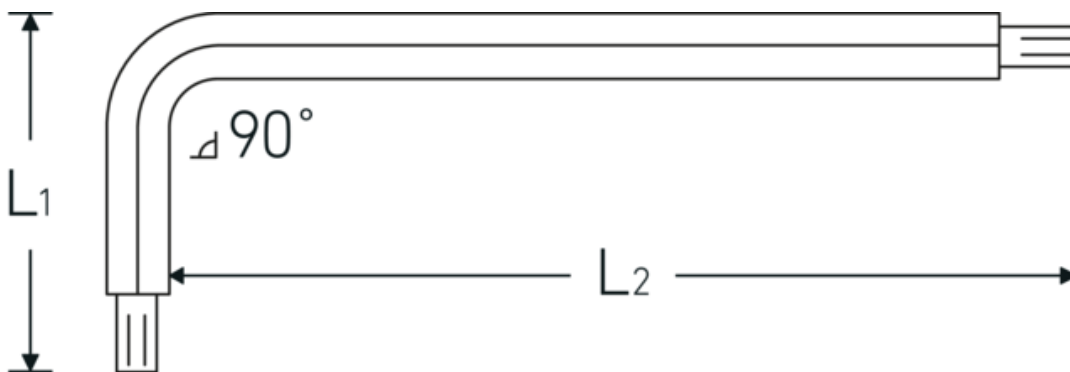

Hex key with ball end for socket head screws

10767

Product no. **43263006**
 GTIN **4018754332823**
 Model **10767 6 KUGELKOPF-
 WINKELSCHRAUBENDREHER
 SECHSKANT**

Label.

Hex key with ball end for socket head screws Hex drive 6mm L.32mm x 178mm

Features.

- for hexagon socket head screws
- with ball end on long arm
- swivel angle up to 25° each side
- Chrome Vanadium, gunmetal finish

Technical Drawing.

Technical Attributes.

Drive profile	Hexagonal
External hex drive (mm)	6 mm
L1	32 mm
L2	178 mm

Logistics data.

Depth mm (IFS)	183
Width mm (IFS)	37
Height mm (IFS)	7
Length (packed, mm)	350
Width (packed, mm)	100

Height (packed, mm)	8
Volume (packed, dm³)	0.28 dm ³
Product no.	43263006
Weight (gross, kg)	0,508
Weight PAP (kg)	0,000
Weight PVC (kg)	0,006
GTIN	4018754332823
Country of origin AWR	GERMANY
Region of origin	Nordrhein-Westfalen
WEEE/ElektroG	nicht ear-pflichtig
Customs tariff no.	82054000
Packing standard	10
Weight	50 g