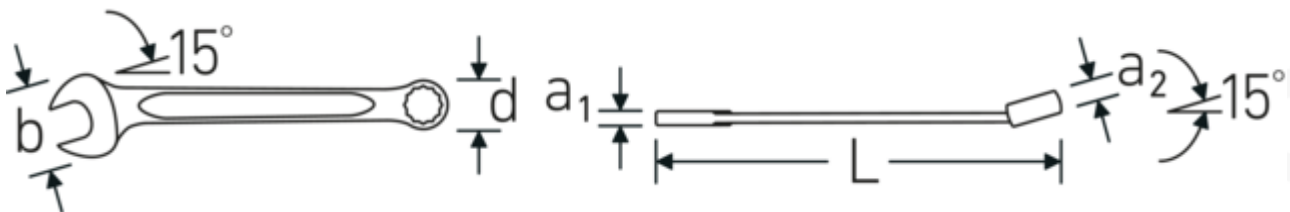

Double-T profile

Our combination and ring wrenches have an additional recess in the middle of the tool. Similar to the principle of a double-T beam, this provides a tremendous load capacity and maximum strength whilst reducing weight.

Thin-walled rings

The thin wall diameter of our rings makes it easier to work in confined spaces. The ring sides are taller than standard nuts, which prevents jamming.

Offset Shaft Design

Our wrenches are specially designed with additional reinforcement in the load zones where the greatest amount of force is transmitted - namely where the jaw meets the shank - in order to prevent deformation.

Technical Drawing.

Technical Attributes.

a1	5,3 mm
a2	8,5 mm
Width mm (b)	35 mm
d	21,9 mm
DIN	DIN 3113 Form A / ISO 7738 Form A

Logistics data.

Depth mm (IFS)	172
Width mm (IFS)	35
Height mm (IFS)	13
Length (packed, mm)	180
Width (packed, mm)	75

Length mm (L)	170 mm	Height (packed, mm)	36
Jaw angle	15 °	Volume (packed, dm3)	0.486 dm3
Ring position	15 °	Product no.	40483535
Wrench width 1 [inch]	19/32 "	Weight (gross, kg)	0,750
Wrench width s 2 [inch]	19/32 "	Weight PAP (kg)	0,000
		Weight PVC (kg)	0,009
		GTIN	4018754020171
		Country of origin AWR	GERMANY
		Region of origin	Nordrhein-Westfalen
		WEEE/ElektroG	nicht ear-pflichtig
		Customs tariff no.	82041100
		Packing standard	10
		Weight	74 g