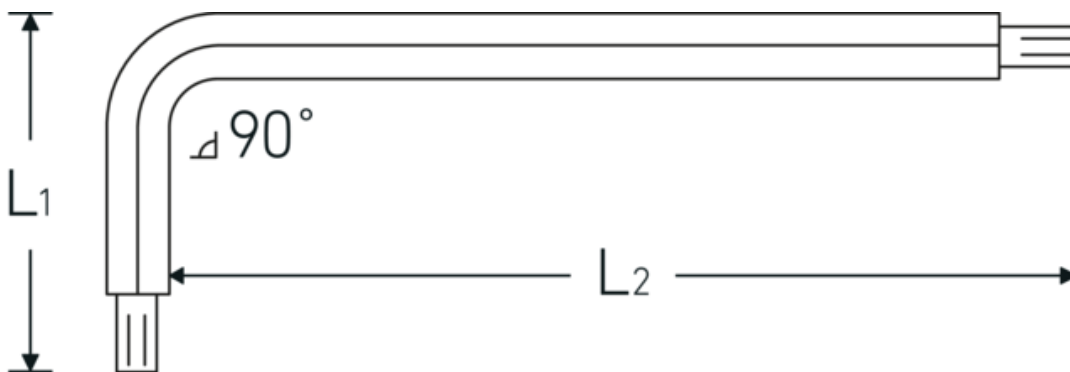

## Hex key with ball end for socket head screws

10767

Product no. **43263010**  
 GTIN **4018754332847**  
 Model **10767 10 KUGELKOPF-  
 WINKELSCHRAUBENDREHER  
 SECHSKANT**

### Label.

Hex key with ball end for socket head screws Hex drive 10mm L.40mm x 222mm

### Features.

- for hexagon socket head screws
- with ball end on long arm
- swivel angle up to 25° each side
- Chrome Vanadium, gunmetal finish

### Technical Attributes.

Drive profile	Hexagonal
External hex drive (mm)	10 mm
L1	40 mm
L2	222 mm