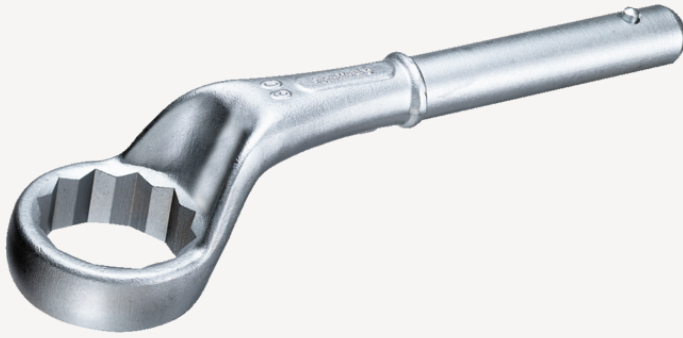

## Heavy duty ring wrench

5

Product no. **42020042**  
GTIN **4018754023493**  
Model **5 42**

Label.

Heavy duty ring wrench Wrench size 42mm L.265mm

### Technical Drawing.

### Technical Attributes.

a	22 mm
Width mm (b)	62 mm
for model	2
Height mm (h)	39,5 mm
L1	265 mm
L2	750 mm
Wrench width 1 [mm]	42 mm