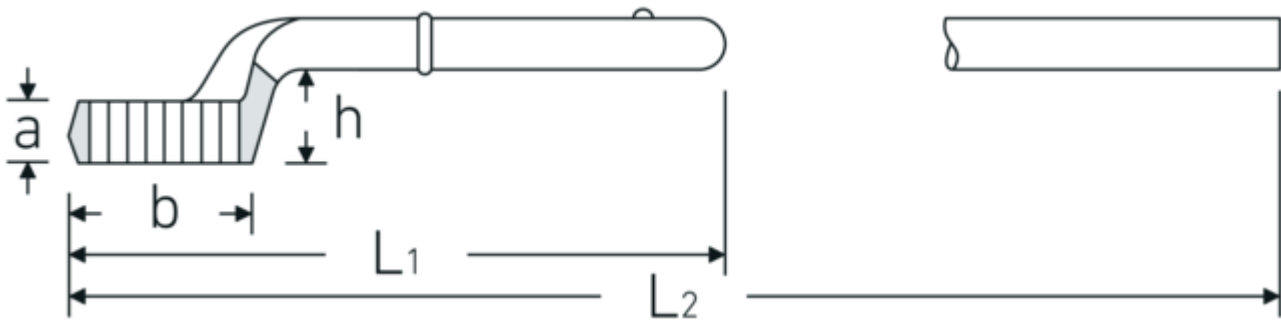

### Technical Drawing.

### Technical Attributes.

a	22 mm
Width mm (b)	62 mm
for model	2
Height mm (h)	39,5 mm
L1	265 mm
L2	750 mm
Wrench width 1 [mm]	42 mm