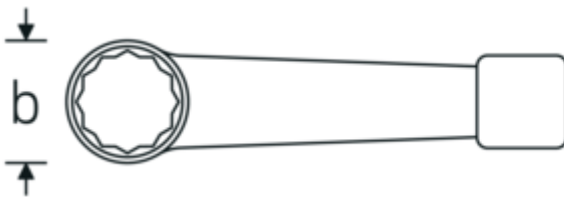

Impact ring wrench, metric

4205

Product no. **42050075**
GTIN **4018754024322**
Model **4205 75**

Label. Impact ring wrench Wrench size 75mm L.325mm

Technical Drawing.

Technical Attributes.

a	34 mm
Width mm (b)	114.5 mm
DIN	DIN 7444
Length mm (L)	325 mm
Wrench width 1 [mm]	75 mm

Logistics data.

Depth mm (IFS)	330
Width mm (IFS)	110
Height mm (IFS)	33
Length (packed, mm)	330
Width (packed, mm)	110
Height (packed, mm)	33
Volume (packed, dm ³)	1.1979 dm ³
Product no.	42050075
Weight (gross, kg)	2,780
Weight PAP (kg)	0,000
Weight PVC (kg)	0,000
GTIN	4018754024322
Country of origin AWR	GERMANY

42050180	4205 180	Impact ring wrench Wrench size 180mm L.650mm	4018754024537
42050210	4205 210	Impact ring wrench Wrench size 210mm L.750mm	4018754024575

GTIN-Code.