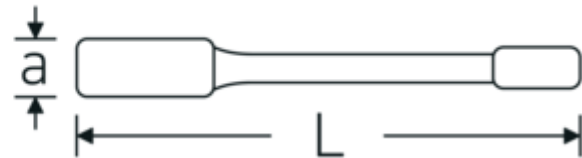

Impact ring wrench, metric

4205

Product no. **42050075**
GTIN **4018754024322**
Model **4205 75**

Label. Impact ring wrench Wrench size 75mm L.325mm

Technical Drawing.

Technical Attributes.

a	34 mm
Width mm (b)	114.5 mm
DIN	DIN 7444
Length mm (L)	325 mm
Wrench width 1 [mm]	75 mm

Logistics data.

Depth mm (IFS)	330
Width mm (IFS)	110
Height mm (IFS)	33
Length (packed, mm)	330
Width (packed, mm)	110
Height (packed, mm)	33
Volume (packed, dm ³)	1.1979 dm ³
Product no.	42050075
Weight (gross, kg)	2,780
Weight PAP (kg)	0,000
Weight PVC (kg)	0,000
GTIN	4018754024322
Country of origin AWR	GERMANY