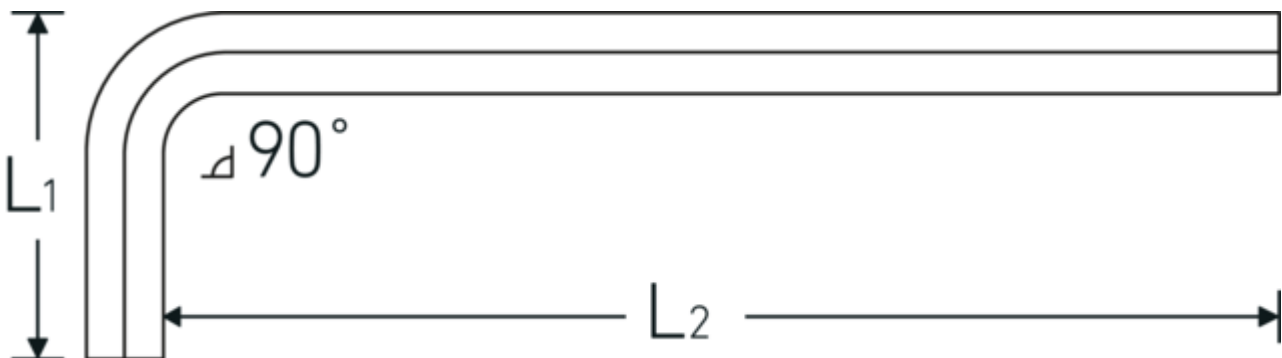

Hex HI-LOK™ offset screwdriver

10759a

Product no. **43564006**
GTIN **4018754085125**
Model **10759 A 2 3/32**
WINKELSCHRAUBENDREHER

Label. Hex HI-LOK™ offset screwdriver Hex drive 3/32 L.50mm x 100mm

- Features.**
- with hexagon end for ratchet No 415SGH N
 - round shaft on screwdriver enables locking of ball retainer

Technologies and features.

HI-LOK™

HI-LOK™ fasteners are widely used in the aerospace industry. Our HI-LOK™ ratchet with centered channel guide for hex keys is designed for safety-critical applications. The boltless design minimises the risk of FOD and ensures robust, vibration-resistant connections with high tensile strength.

Technical Drawing.

Technical Attributes.

Drive profile	Hexagonal
External hex drive (inch)	3/32
Size	2
L1	50 mm
L2	100 mm

Logistics data.

Depth mm (IFS)	113
Width mm (IFS)	45
Height mm (IFS)	3
Length (packed, mm)	120
Width (packed, mm)	60
Height (packed, mm)	6
Volume (packed, dm3)	0.0432 dm3
Product no.	43564006
Weight (gross, kg)	0,040
Weight PAP (kg)	0,000
Weight PVC (kg)	0,003
GTIN	4018754085125
Country of origin AWR	GERMANY
Region of origin	Nordrhein-Westfalen
WEEE/ElektroG	nicht ear-pflichtig
Customs tariff no.	82054000
Packing standard	5
Weight	8 g

Variants.

Product no.	Model no. (ERP)	Description	GTIN
43560004	10759 A/1 1/16 WINKELSCHRAUBENDREHER	Hex HI-LOK™ offset screwdriver Hex drive 1/16 L.50mm x 50mm	4018754029570
43560005	10759 A/1 5/64 WINKELSCHRAUBENDREHER	Hex HI-LOK™ offset screwdriver Hex drive 5/64 L.50mm x 50mm	4018754029587
43560006	10759 A/1 3/32 WINKELSCHRAUBENDREHER	Hex HI-LOK™ offset screwdriver Hex drive 3/32 L.50mm x 50mm	4018754029594
43564004	10759 A 2 1/16 WINKELSCHRAUBENDREHER	Hex HI-LOK™ offset screwdriver Hex drive 1/16 L.50mm x 100mm	4018754085101
43564005	10759 A 2 5/64 WINKELSCHRAUBENDREHER	Hex HI-LOK™ offset screwdriver Hex drive 5/64 L.50mm x 100mm	4018754085118
43564006	10759 A 2 3/32 WINKELSCHRAUBENDREHER	Hex HI-LOK™ offset screwdriver Hex drive 3/32 L.50mm x 100mm	4018754085125