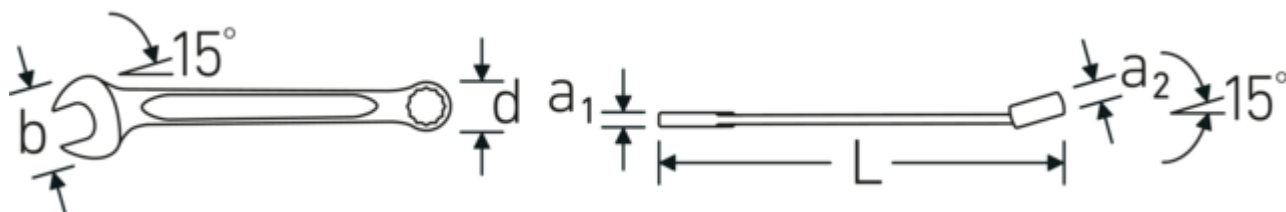

Anti-Slip-Drive

The special AS-Drive profile makes high force transmission to the flats of screws and bolts possible without damaging them. This also prevents stripping of the screw head.

Thin-walled rings

The thin wall diameter of our rings makes it easier to work in confined spaces. The ring sides are taller than standard nuts, which prevents jamming.

Technical Drawing.

Technical Attributes.

a1	3,6 mm
a2	6 mm
Drive profile	bi-hex AS-Drive®
Width mm (b)	15.5 mm
d	9,9 mm
DIN	DIN 3113 Form A / ISO 7738 Form A
Length mm (L)	105 mm
Jaw angle	15 °
Surface	chrome-plated
Spanner size 1 [mm]	6 mm
Ring position	15 °
Spanner size 2 [mm]	6 mm
t	15 mm