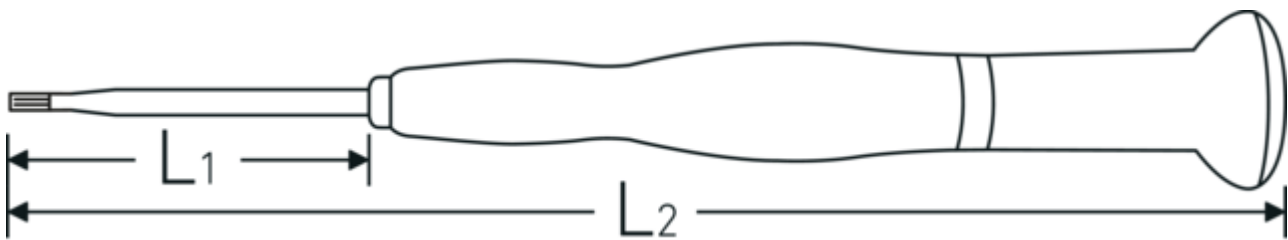

4754

Product no. **47540010**
GTIN **4018754355235**
Model **4754 T10**

Label. Electronic TORX® screwdrivers T10 L.60mm

Technical Drawing.

Technical Attributes.

Size of output profile	T10
L1	60 mm
L2	160 mm

Logistics data.

Depth mm (IFS)	164
Width mm (IFS)	20
Height mm (IFS)	20
Length (packed, mm)	167
Width (packed, mm)	80
Height (packed, mm)	30
Volume (packed, dm ³)	0.4008 dm ³
Product no.	47540010
Weight (gross, kg)	0,112
Weight PAP (kg)	0,042
Weight PVC (kg)	0,000
GTIN	4018754355235

Country of origin AWR	GERMANY
Region of origin	Nordrhein-Westfalen
WEEE/ElektroG	nicht ear-pflichtig
Customs tariff no.	82054000
Packing standard	5
Weight	22 g

Variants.

Product no.	Model no. (ERP)	Description	GTIN
47540004	4754 T4	Electronic TORX® screwdrivers T4 L.50mm	4018754355167
47540005	4754 T5	Electronic TORX® screwdrivers T5 L.50mm	4018754355174
47540006	4754 T6	Electronic TORX® screwdrivers T6 L.50mm	4018754355181
47540007	4754 T7	Electronic TORX® screwdrivers T7 L.50mm	4018754355198
47540008	4754 T8	Electronic TORX® screwdrivers T8 L.60mm	4018754355204
47540009	4754 T9	Electronic TORX® screwdrivers T9 L.60mm	4018754355211
47540010	4754 T10	Electronic TORX® screwdrivers T10 L.60mm	4018754355235
47540015	4754 T15	Electronic TORX® screwdrivers T15 L.80mm	4018754355273