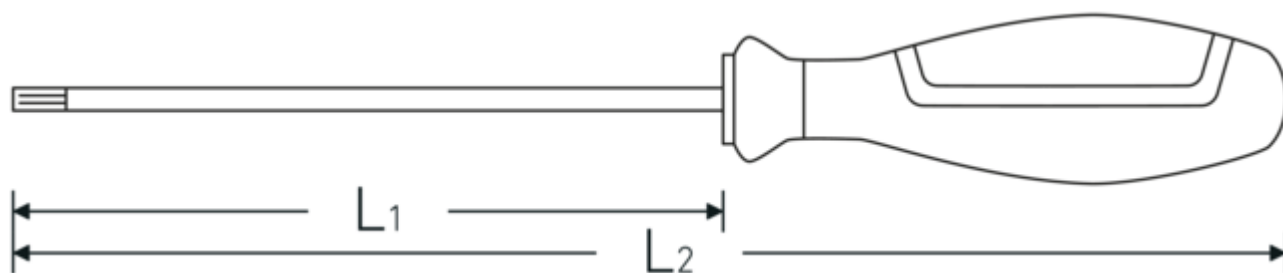

Technologies and features.

3-component handle

Our 3-component handle combines hard, soft and special fibre-coated components, which give it its optimised ergonomics, maximum power transmission and increased safety during daily use.

Technical Drawing.

Technical Attributes.

Drive profile	TORX® B0
Size of output profile	T27
L1	115 mm
L2	230 mm

Logistics data.

Depth mm (IFS)	230
Width mm (IFS)	35
Height mm (IFS)	35
Length (packed, mm)	233
Width (packed, mm)	95
Height (packed, mm)	52
Volume (packed, dm3)	1.15102 dm3
Product no.	46563027
Weight (gross, kg)	0,530
Weight PAP (kg)	0,082
Weight PVC (kg)	0,000
GTIN	4018754278435
Country of origin AWR	GERMANY
Region of origin	Nordrhein-Westfalen
WEEE/ElektroG	nicht ear-pflichtig
Customs tariff no.	82054000
Packing standard	5
Weight	90 g