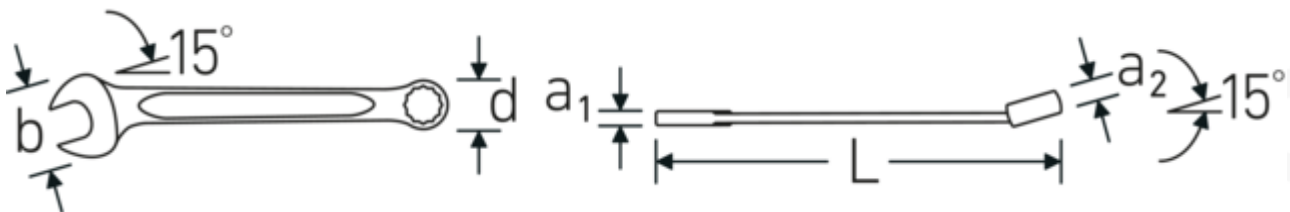

Double-T profile

Our combination and ring wrenches have an additional recess in the middle of the tool. Similar to the principle of a double-T beam, this provides a tremendous load capacity and maximum strength whilst reducing weight.

Thin-walled rings

The thin wall diameter of our rings makes it easier to work in confined spaces. The ring sides are taller than standard nuts, which prevents jamming.

Offset Shaft Design

Our wrenches are specially designed with additional reinforcement in the load zones where the greatest amount of force is transmitted - namely where the jaw meets the shank - in order to prevent deformation.

Technical Drawing.

Technical Attributes.

a1	8,9 mm
a2	16 mm
Width mm (b)	64 mm
d	41,4 mm
DIN	DIN 3113 Form A / ISO 7738 Form A

Logistics data.

Depth mm (IFS)	333
Width mm (IFS)	64
Height mm (IFS)	16
Length (packed, mm)	340
Width (packed, mm)	80

Length mm (L)	330 mm	Height (packed, mm)	30
Jaw angle	15 °	Volume (packed, dm³)	0.816 dm ³
Ring position	15 °	Product no.	40485252
Wrench width 1 [inch]	1 1/8 "	Weight (gross, kg)	1,900
Wrench width s 2 [inch]	1 1/8 "	Weight PAP (kg)	0,000
		Weight PVC (kg)	0,017
		GTIN	4018754020270
		Country of origin AWR	GERMANY
		Region of origin	Nordrhein-Westfalen
		WEEE/ElektroG	nicht ear-pflichtig
		Customs tariff no.	82041100
		Packing standard	5
		Weight	380 g