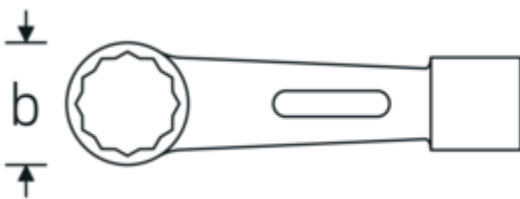

Impact ring wrench

StahlwilleSTABIL® 8

Product no. **42010065**
GTIN **4018754023257**
Model **8 65**

Label.

Impact ring wrench Wrench size 65 mm L.325mm

Technical Drawing.

Technical Attributes.

a	45 mm
Width mm (b)	90.5 mm
Length mm (L)	325 mm
Wrench width 1 [mm]	65 mm

Logistics data.

Depth mm (IFS)	329
Width mm (IFS)	92
Height mm (IFS)	45
Length (packed, mm)	329
Width (packed, mm)	92
Height (packed, mm)	45
Volume (packed, dm3)	1.36206 dm3

Product no.	42010065
Weight (gross, kg)	3,075
Weight PAP (kg)	0,000
Weight PVC (kg)	0,000
GTIN	4018754023257
Country of origin AWR	GERMANY
Region of origin	Nordrhein-Westfalen
WEEE/ElektroG	nicht ear-pflichtig
Customs tariff no.	82041100
Packing standard	1
Weight	3209 g

Variants.

Product no.	Model no. (ERP)	Description	GTIN
42010032	8 32	Impact ring wrench Wrench size 32 mm L.195mm	4018754023141
42010036	8 36	Impact ring wrench Wrench size 36 mm L.195mm	4018754023165
42010041	8 41	Impact ring wrench Wrench size 41 mm L.200mm	4018754023172
42010046	8 46	Impact ring wrench Wrench size 46 mm L.250mm	4018754023189
42010050	8 50	Impact ring wrench Wrench size 50 mm L.280mm	4018754023196
42010055	8 55	Impact ring wrench Wrench size 55 mm L.300mm	4018754023219
42010060	8 60	Impact ring wrench Wrench size 60 mm L.300mm	4018754023233
42010065	8 65	Impact ring wrench Wrench size 65 mm L.325mm	4018754023257
42010070	8 70	Impact ring wrench Wrench size 70 mm L.355mm	4018754023264
42010075	8 75	Impact ring wrench Wrench size 75 mm L.360mm	4018754023271
42010080	8 80	Impact ring wrench Wrench size 80 mm L.440mm	4018754023295
42010085	8 85	Impact ring wrench Wrench size 85 mm L.440mm	4018754023318
42010090	8 90	Impact ring wrench Wrench size 90 mm L.445mm	4018754023325
42010095	8 95	Impact ring wrench Wrench size 95 mm L.450mm	4018754023332