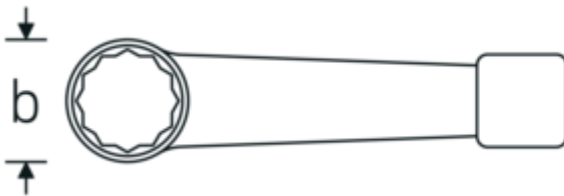

Impact ring spanner, metric

4205

Product no. **42050032**
GTIN **4018754024117**
Model **4205 32**

Label. Striking face ring spanner Spanner size 32mm L.195mm

Features.

- DIN 7444
- special steel, grey

Technical Drawing.

Technical Attributes.

a	16,5 mm
Width mm (b)	53 mm
DIN	DIN 7444
Length mm (L)	195 mm
Spanner size 1 [mm]	32 mm

Logistics data.

Depth mm (IFS)	190
Width mm (IFS)	52
Height mm (IFS)	17
Length (packed, mm)	190
Width (packed, mm)	52
Height (packed, mm)	17
Volume (packed, dm3)	0.16796 dm3
Product no.	42050032
Weight (gross, kg)	0,370
Weight PAP (kg)	0,000
Weight PVC (kg)	0,007