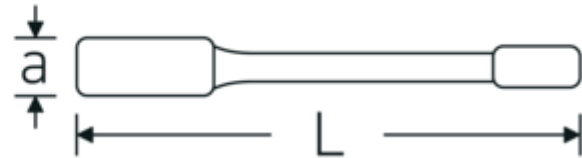

Impact ring spanner, metric

4205

Product no. **42050032**
GTIN **4018754024117**
Model **4205 32**

Label. Striking face ring spanner Spanner size 32mm L.195mm

Features.

- DIN 7444
- special steel, grey

Technical Drawing.

Technical Attributes.

a	16,5 mm
Width mm (b)	53 mm
DIN	DIN 7444
Length mm (L)	195 mm
Spanner size 1 [mm]	32 mm

Logistics data.

Depth mm (IFS)	190
Width mm (IFS)	52
Height mm (IFS)	17
Length (packed, mm)	190
Width (packed, mm)	52
Height (packed, mm)	17
Volume (packed, dm3)	0.16796 dm3
Product no.	42050032
Weight (gross, kg)	0,370
Weight PAP (kg)	0,000
Weight PVC (kg)	0,007