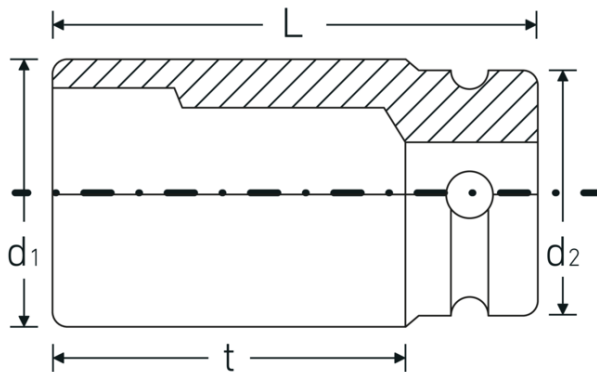

IMPACT sockets 3/4"

56IMP

Product no.	25020030
GTIN	4018754015856
Model	56 IMP 30

Label. IMPACT socket 3/4 " 30mm L.100mm

- Features.**
- long version
 - with hex
 - 3/4" internal square drive
 - Chrome Alloy Steel, gunmetal finish
 - DIN 3129 / ISO 1711-2

Product highlights.

Powerful and resilient.

The sockets are made from high-quality Chrome Alloy Steel. They are hardened in oil to prevent stress and distortion.

Optimised functionality.

All IMPACT sockets have a through cross hole for the connecting pin and a deep groove for the rubber locking ring. The locking pin is not stressed during use.

High fitting accuracy.

The high fitting accuracy due to tight tolerances guarantees optimum, backlash-free transmission of forces to the socket.

Technical Drawing.

Technical Attributes.

Drive profile	hex
Internal square drive (inch)	3/4 "
d1	47,4 mm
d2	44 mm
Length mm (L)	100 mm
Spanner size [mm]	30 mm
t	72,5 mm

Logistics data.

Depth mm (IFS)	100
Width mm (IFS)	48
Height mm (IFS)	48
WEEE/ElektroG	nicht ear-pflichtig
Length (packed, mm)	101
Width (packed, mm)	100
Height (packed, mm)	49
Volume (packed, dm3)	0.4949 dm3
Product no.	25020030
Weight (gross, kg)	1,730
Weight PAP (kg)	0,000
Weight PVC (kg)	0,007
GTIN	4018754015856
Country of origin AWR	GERMANY
Region of origin	Nordrhein-Westfalen
Customs tariff no.	82042000
Packing standard	2
Weight	860 g