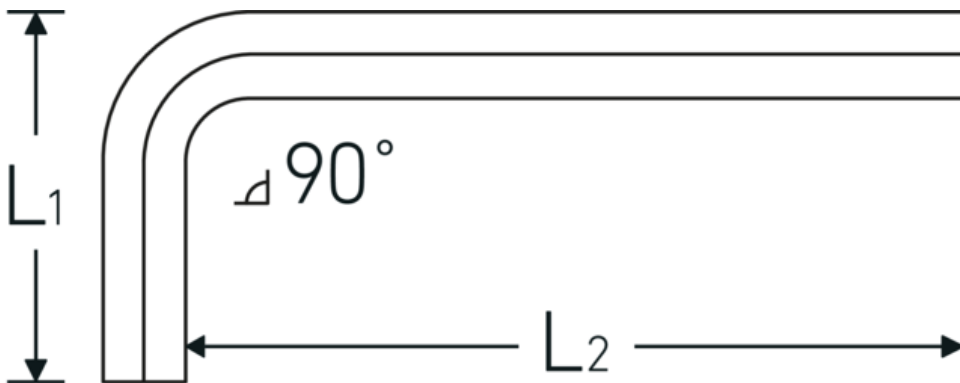

Hex key L-wrench

10760a

Product no. **43553003**
 GTIN **4018754332267**
 Model **10760a 3/64**
WINKELSCHRAUBENDREHER
SECHSKANT

Label.

Hex key L-wrench screwdriver Hex drive 3/64 L.14mm x 45mm

Technical Drawing.

Technical Attributes.

| | |
|---------------------------|-------|
| Drive profile | hex |
| External hex drive (inch) | 3/64 |
| L1 | 14 mm |
| L2 | 45 mm |

Logistics data.

| | |
|-----------------------------------|------------------------|
| Depth mm (IFS) | 41 |
| Width mm (IFS) | 12 |
| Height mm (IFS) | 1 |
| Length (packed, mm) | 170 |
| Width (packed, mm) | 60 |
| Height (packed, mm) | 2 |
| Volume (packed, dm ³) | 0.0204 dm ³ |
| Product no. | 43553003 |
| Weight (gross, kg) | 0,010 |

| | |
|------------------------------|---------------------|
| Weight PAP (kg) | 0,000 |
| Weight PVC (kg) | 0,004 |
| GTIN | 4018754332267 |
| Country of origin AWR | GERMANY |
| Region of origin | Nordrhein-Westfalen |
| WEEE/ElektroG | nicht ear-pflichtig |
| Customs tariff no. | 82054000 |
| Packing standard | 10 |
| Weight | 1 g |