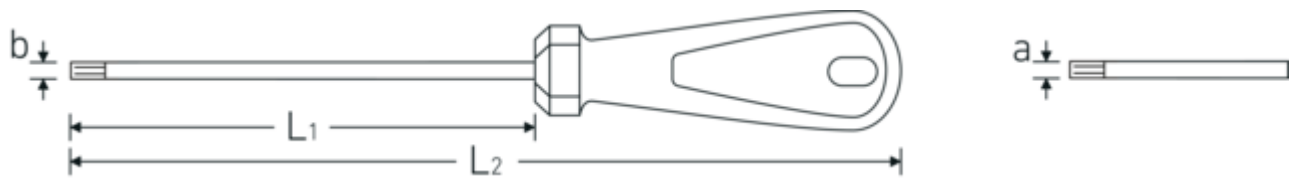

Technical Drawing.

Technical Attributes.

Drive profile	TORX® B0
Size of output profile	T10
L1	80 mm
L2	175 mm

Logistics data.

Depth mm (IFS)	174
Width mm (IFS)	23
Height mm (IFS)	20
Length (packed, mm)	195
Width (packed, mm)	78
Height (packed, mm)	45
Volume (packed, dm³)	0.68445 dm³
Product no.	48560010
Weight (gross, kg)	0,263
Weight PAP (kg)	0,050
Weight PVC (kg)	0,000
GTIN	4018754123223
Country of origin AWR	GERMANY
Region of origin	Nordrhein-Westfalen
WEEE/ElektroG	nicht ear-pflichtig
Customs tariff no.	82054000
Packing standard	5
Weight	26 g

Variants.

Product no.	Model no. (ERP)	Description	GTIN
48560006	4856 T6	TORX® B0 screwdriver 3K DRALL® T6 L.50mm	4018754123186
48560007	4856 T7	TORX® B0 screwdriver 3K DRALL® T7 L.50mm	4018754123193
48560008	4856 T8	TORX® B0 screwdriver 3K DRALL® T8 L.60mm	4018754123209
48560009	4856 T9	TORX® B0 screwdriver 3K DRALL® T9 L.60mm	4018754123216
48560010	4856 T10	TORX® B0 screwdriver 3K DRALL® T10 L.80mm	4018754123223
48560015	4856 T15	TORX® B0 screwdriver 3K DRALL® T15 L.80mm	4018754123230